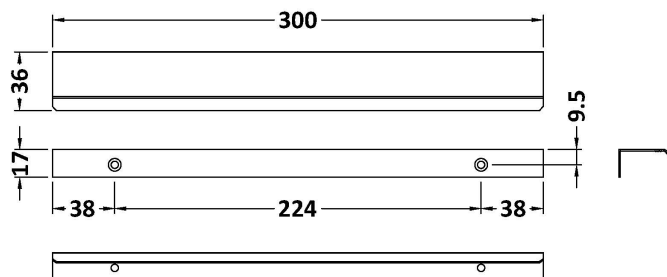

Sales Code: H125

Description: Finger Pull Handle 300mm

Product Dimensions

Length (mm):	
Width (mm):	300
Height (mm):	17
Depth (mm):	36
Nett Weight (kg):	1.2

Packaging Dimensions

Height (mm):	300
Width (mm):	20
Depth (mm):	30
Gross Weight (kg):	1.2

Packaging Data

Box Colour:	Polybagged
Box Qty:	1
Label Size:	100 x 50
Label Colour:	White Label
Label Qty:	1

Outer Box Dimensions (If Applicable)

Height (mm):	
Width (mm):	
Length (mm):	
Depth (mm):	
Gross Weight (kg):	
Barcode:	5056462656519

Product Details

Country of Origin:	China
Fitting Instruction:	No
CE & UKCA:	N/A
Product Material:	Aluminium
Heating Element Wattage:	Not Applicable
Colour/Finish:	Chrome
Product Diameter:	N/A
Connection Size:	224 mm