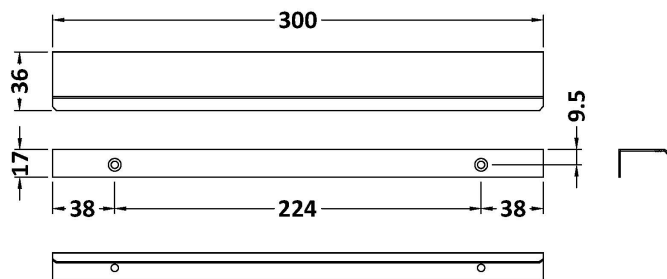

Sales Code: H125

Description: Finger Pull Handle 300mm

Product Dimensions

Length (mm):	
Width (mm):	300
Height (mm):	17
Depth (mm):	36
Nett Weight (kg):	1.2

Packaging Dimensions

Height (mm):	300
Width (mm):	20
Depth (mm):	30
Gross Weight (kg):	1.2

Packaging Data

Box Colour:	Polybagged
Box Qty:	1
Label Size:	100 x 50
Label Colour:	White Label
Label Qty:	1

Outer Box Dimensions (If Applicable)

Height (mm):	
Width (mm):	
Length (mm):	
Depth (mm):	
Gross Weight (kg):	
Barcode:	5056462656519

Product Details

Country of Origin:	China
Fitting Instruction:	No
CE & UKCA:	N/A
Product Material:	Aluminium
Heating Element Wattage:	Not Applicable
Colour/Finish:	Chrome
Product Diameter:	N/A
Connection Size:	224 mm