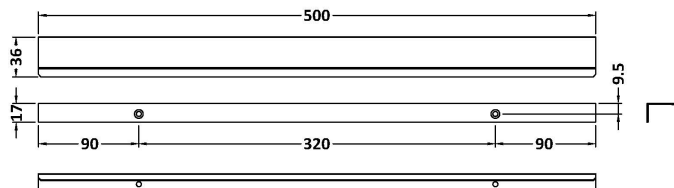

**Sales Code:** H126

**Description:** Finger Pull Handle 500mm

**Product Dimensions**

Length (mm):	
Width (mm):	500
Height (mm):	17
Depth (mm):	36
Nett Weight (kg):	1.3

**Packaging Dimensions**

Height (mm):	500
Width (mm):	20
Depth (mm):	30
Gross Weight (kg):	1.3

**Packaging Data**

Box Colour:	Polybagged
Box Qty:	1
Label Size:	100 x 50
Label Colour:	White Label
Label Qty:	1

**Outer Box Dimensions (If Applicable)**

Height (mm):	
Width (mm):	
Length (mm):	
Depth (mm):	
Gross Weight (kg):	
Barcode:	5056462656540

**Product Details**

Country of Origin:	China
Fitting Instruction:	No
CE & UKCA:	N/A
Product Material:	Aluminium
Heating Element Wattage:	Not Applicable
Colour/Finish:	Chrome
Product Diameter:	N/A
Connection Size:	320 mm