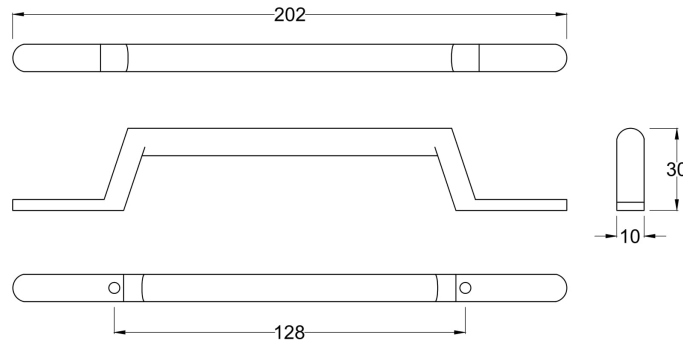

Sales Code: H1300

Description: Round Strap Handle

Product Dimensions

Length (mm):	
Width (mm):	10
Height (mm):	202
Depth (mm):	30
Nett Weight (kg):	0.1

Packaging Dimensions

Height (mm):	220
Width (mm):	30
Depth (mm):	20
Gross Weight (kg):	0.1

Packaging Data

Box Colour:	Polybagged
Box Qty:	1
Label Size:	100 x 50
Label Colour:	White Label
Label Qty:	1

Outer Box Dimensions (If Applicable)

Height (mm):	
Width (mm):	
Length (mm):	
Depth (mm):	
Gross Weight (kg):	
Barcode:	5056211855439

Product Details

Country of Origin:	United Kingdom
Fitting Instruction:	No
CE & UKCA:	N/A
Product Material:	Brass
Heating Element Wattage:	Not Applicable
Colour/Finish:	Chrome
Product Diameter:	N/A
Connection Size:	128 Centres