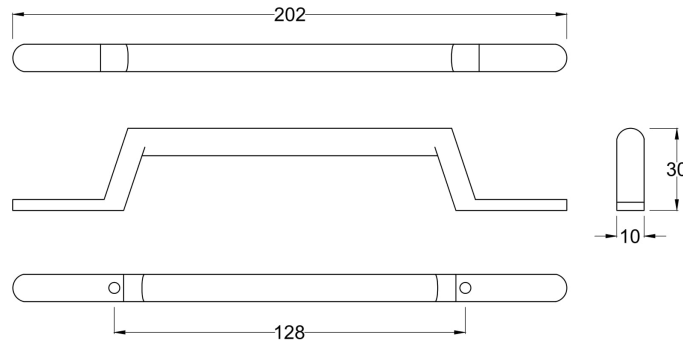

**Sales Code:** H1300

**Description:** Round Strap Handle

**Product Dimensions**

Length (mm):	
Width (mm):	10
Height (mm):	202
Depth (mm):	30
Nett Weight (kg):	0.1

**Packaging Dimensions**

Height (mm):	220
Width (mm):	30
Depth (mm):	20
Gross Weight (kg):	0.1

**Packaging Data**

Box Colour:	Polybagged
Box Qty:	1
Label Size:	100 x 50
Label Colour:	White Label
Label Qty:	1

**Outer Box Dimensions (If Applicable)**

Height (mm):	
Width (mm):	
Length (mm):	
Depth (mm):	
Gross Weight (kg):	
Barcode:	5056211855439

**Product Details**

Country of Origin:	United Kingdom
Fitting Instruction:	No
CE & UKCA:	N/A
Product Material:	Brass
Heating Element Wattage:	Not Applicable
Colour/Finish:	Chrome
Product Diameter:	N/A
Connection Size:	128 Centres