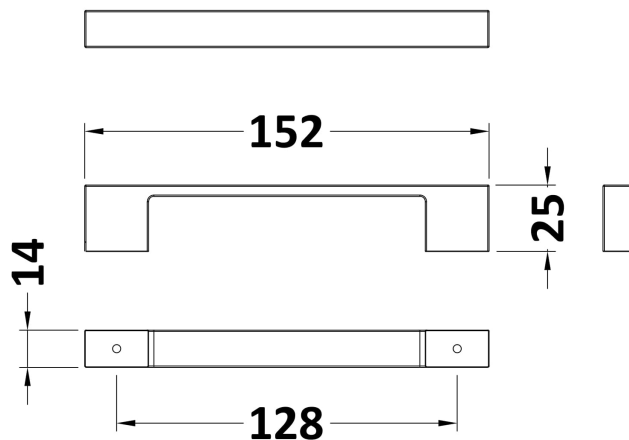

Sales Code: H181

Description: 150mm D Handle

Product Dimensions

Length (mm):	
Width (mm):	24
Height (mm):	150
Depth (mm):	29
Nett Weight (kg):	0.25

Packaging Dimensions

Height (mm):	50
Width (mm):	50
Depth (mm):	30
Gross Weight (kg):	0.25

Packaging Data

Box Colour:	Polybagged
Box Qty:	1
Label Size:	100 x 50
Label Colour:	White Label
Label Qty:	1

Outer Box Dimensions (If Applicable)

Height (mm):	
Width (mm):	
Length (mm):	
Depth (mm):	
Gross Weight (kg):	
Barcode:	5056211874874

Product Details

Country of Origin:	China
Fitting Instruction:	No
CE & UKCA:	N/A
Product Material:	Brass
Heating Element Wattage:	Not Applicable
Colour/Finish:	Chrome
Product Diameter:	N/A
Connection Size:	128mm Centres