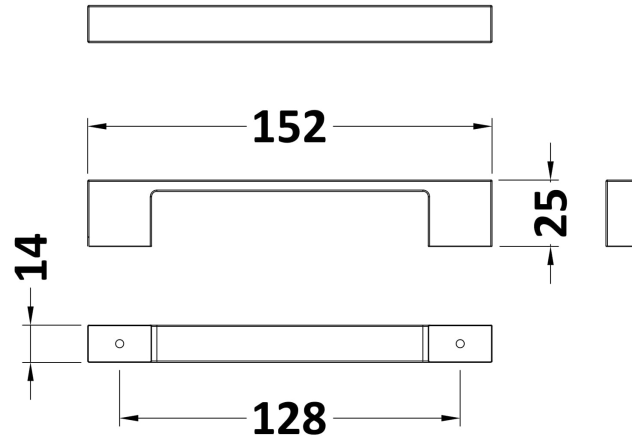

**Sales Code:** H181

**Description:** 150mm D Handle

**Product Dimensions**

Length (mm):	
Width (mm):	24
Height (mm):	150
Depth (mm):	29
Nett Weight (kg):	0.25

**Packaging Dimensions**

Height (mm):	50
Width (mm):	50
Depth (mm):	30
Gross Weight (kg):	0.25

**Packaging Data**

Box Colour:	Polybagged
Box Qty:	1
Label Size:	100 x 50
Label Colour:	White Label
Label Qty:	1

**Outer Box Dimensions (If Applicable)**

Height (mm):	
Width (mm):	
Length (mm):	
Depth (mm):	
Gross Weight (kg):	
Barcode:	5056211874874

**Product Details**

Country of Origin:	China
Fitting Instruction:	No
CE & UKCA:	N/A
Product Material:	Brass
Heating Element Wattage:	Not Applicable
Colour/Finish:	Chrome
Product Diameter:	N/A
Connection Size:	128mm Centres