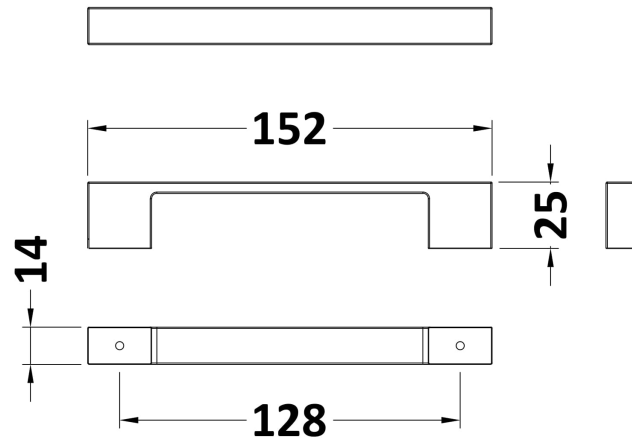

Sales Code: H181

Description: 150mm D Handle

Product Dimensions

Length (mm):	
Width (mm):	24
Height (mm):	150
Depth (mm):	29
Nett Weight (kg):	0.25

Packaging Dimensions

Height (mm):	50
Width (mm):	50
Depth (mm):	30
Gross Weight (kg):	0.25

Packaging Data

Box Colour:	Polybagged
Box Qty:	1
Label Size:	100 x 50
Label Colour:	White Label
Label Qty:	1

Outer Box Dimensions (If Applicable)

Height (mm):	
Width (mm):	
Length (mm):	
Depth (mm):	
Gross Weight (kg):	
Barcode:	5056211874874

Product Details

Country of Origin:	China
Fitting Instruction:	No
CE & UKCA:	N/A
Product Material:	Brass
Heating Element Wattage:	Not Applicable
Colour/Finish:	Chrome
Product Diameter:	N/A
Connection Size:	128mm Centres