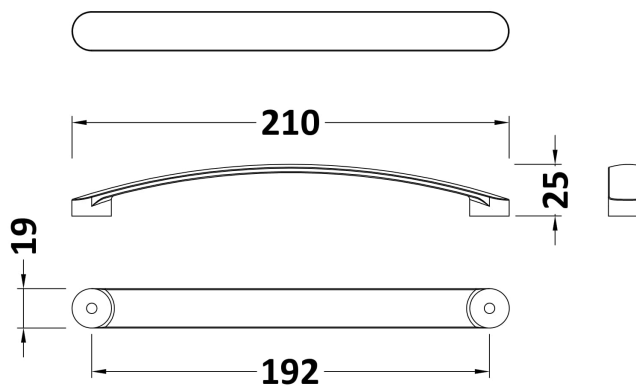

Sales Code: H184

Description: Satin Nickel D-Handle

Product Dimensions

Length (mm):	
Width (mm):	19
Height (mm):	211
Depth (mm):	24
Nett Weight (kg):	0.25

Packaging Dimensions

Height (mm):	206
Width (mm):	15
Depth (mm):	24
Gross Weight (kg):	0.25

Packaging Data

Box Colour:	Polybagged
Box Qty:	1
Label Size:	100 x 50
Label Colour:	White Label
Label Qty:	1

Outer Box Dimensions (If Applicable)

Height (mm):	
Width (mm):	
Length (mm):	
Depth (mm):	
Gross Weight (kg):	
Barcode:	5056211867395

Product Details

Country of Origin:	China
Fitting Instruction:	No
CE & UKCA:	N/A
Product Material:	Brass
Heating Element Wattage:	Not Applicable
Colour/Finish:	Satin Nickel
Product Diameter:	N/A
Connection Size:	192mm Centres