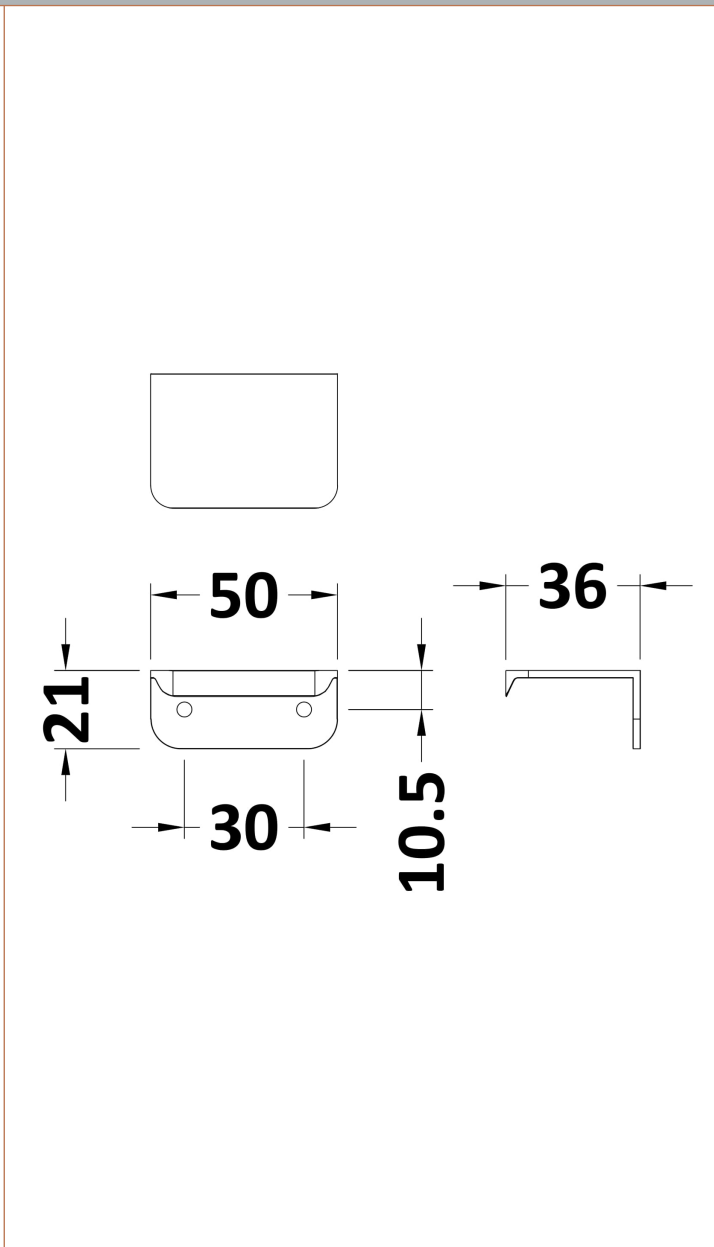

Sales Code: H186

Description: 50mm Matt Chrome Rear Fixed Handle

Product Dimensions

Length (mm):	
Width (mm):	50
Height (mm):	21
Depth (mm):	37
Nett Weight (kg):	0.2

Packaging Dimensions

Height (mm):	50
Width (mm):	50
Depth (mm):	30
Gross Weight (kg):	0.2

Packaging Data

Box Colour:	Polybagged
Box Qty:	1
Label Size:	100 x 50
Label Colour:	White Label
Label Qty:	1

Outer Box Dimensions (If Applicable)

Height (mm):	
Width (mm):	
Length (mm):	
Depth (mm):	
Gross Weight (kg):	
Barcode:	5056211865216

Product Details

Country of Origin:	China
Fitting Instruction:	No
CE & UKCA:	N/A
Product Material:	Brass
Heating Element Wattage:	
Colour/Finish:	Chrome
Product Diameter:	N/A
Connection Size:	30mm Centres