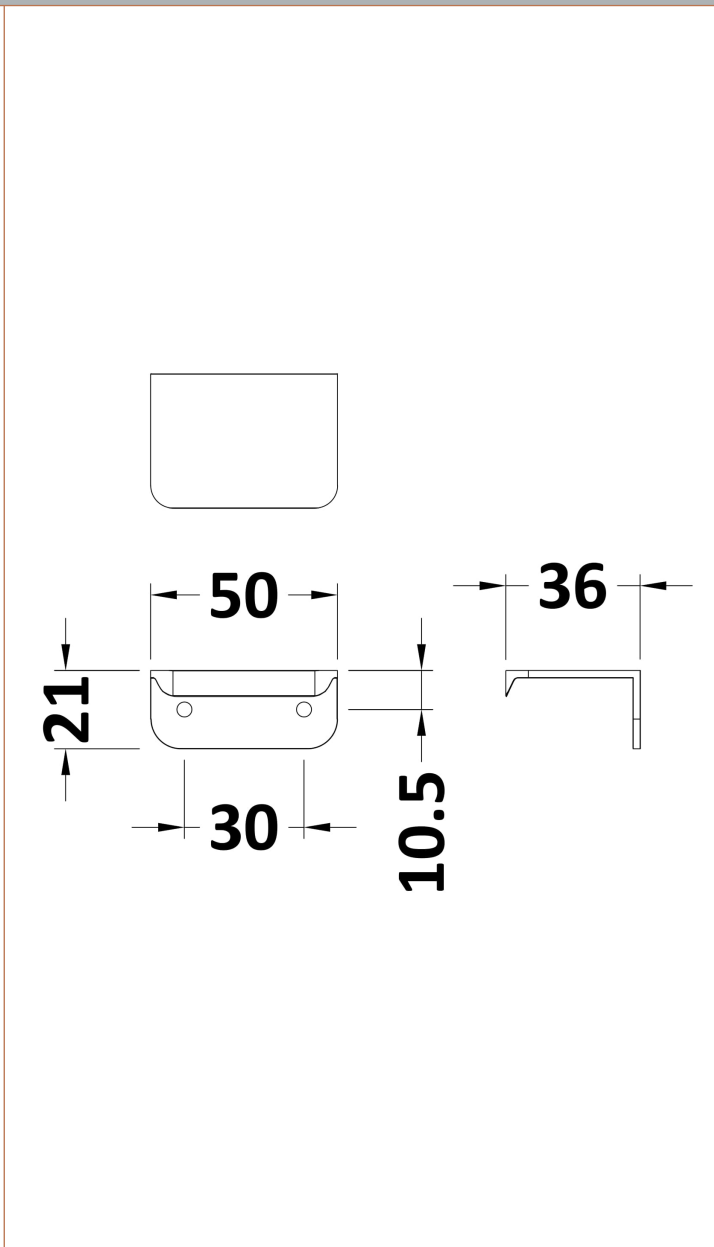

**Sales Code:** H186

**Description:** 50mm Matt Chrome Rear Fixed Handle

**Product Dimensions**

Length (mm):	
Width (mm):	50
Height (mm):	21
Depth (mm):	37
Nett Weight (kg):	0.2

**Packaging Dimensions**

Height (mm):	50
Width (mm):	50
Depth (mm):	30
Gross Weight (kg):	0.2

**Packaging Data**

Box Colour:	Polybagged
Box Qty:	1
Label Size:	100 x 50
Label Colour:	White Label
Label Qty:	1

**Outer Box Dimensions (If Applicable)**

Height (mm):	
Width (mm):	
Length (mm):	
Depth (mm):	
Gross Weight (kg):	
Barcode:	5056211865216

**Product Details**

Country of Origin:	China
Fitting Instruction:	No
CE & UKCA:	N/A
Product Material:	Brass
Heating Element Wattage:	
Colour/Finish:	Chrome
Product Diameter:	N/A
Connection Size:	30mm Centres