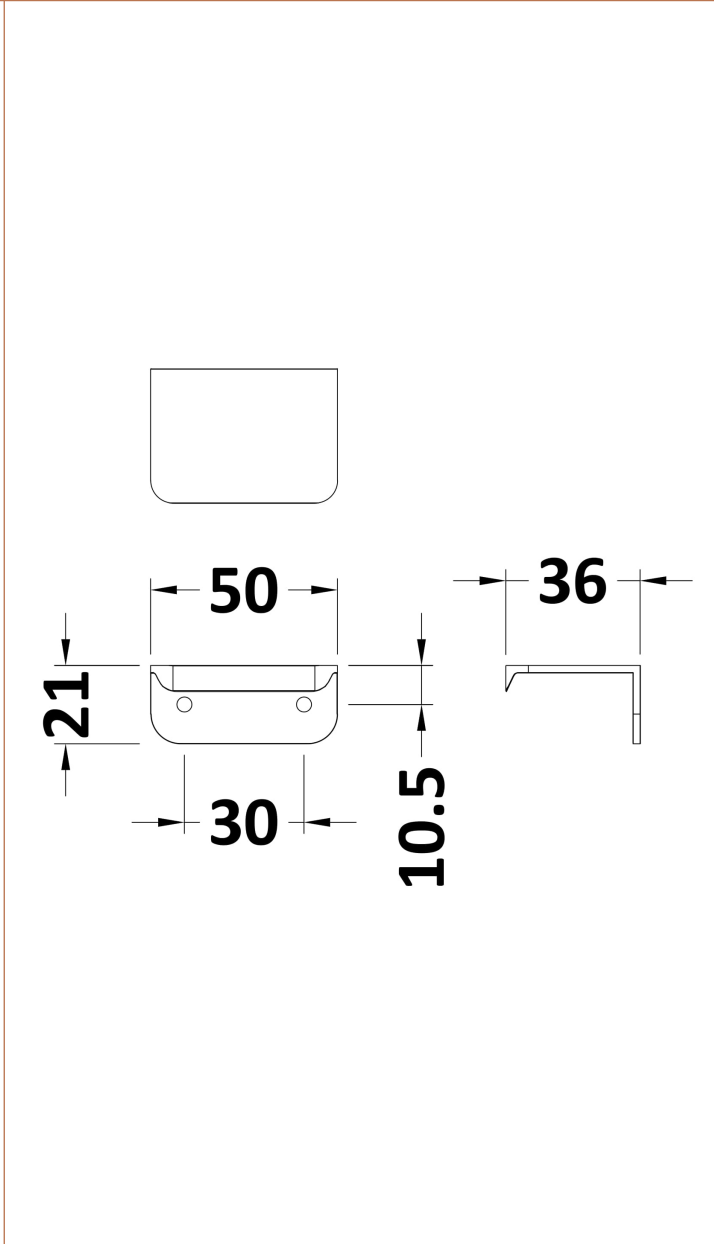

**Sales Code:** H187

**Description:** 50mm Wrap Over Handle

**Product Dimensions**

Length (mm):	
Width (mm):	50
Height (mm):	21
Depth (mm):	37
Nett Weight (kg):	0.25

**Packaging Dimensions**

Height (mm):	50
Width (mm):	50
Depth (mm):	30
Gross Weight (kg):	0.25

**Packaging Data**

Box Colour:	Polybagged
Box Qty:	1
Label Size:	100 x 50
Label Colour:	White Label
Label Qty:	1

**Outer Box Dimensions (If Applicable)**

Height (mm):	
Width (mm):	
Length (mm):	
Depth (mm):	
Gross Weight (kg):	
Barcode:	5056211873235

**Product Details**

Country of Origin:	China
Fitting Instruction:	No
CE & UKCA:	N/A
Product Material:	Brass
Heating Element Wattage:	Not Applicable
Colour/Finish:	
Product Diameter:	N/A
Connection Size:	32mm Centres