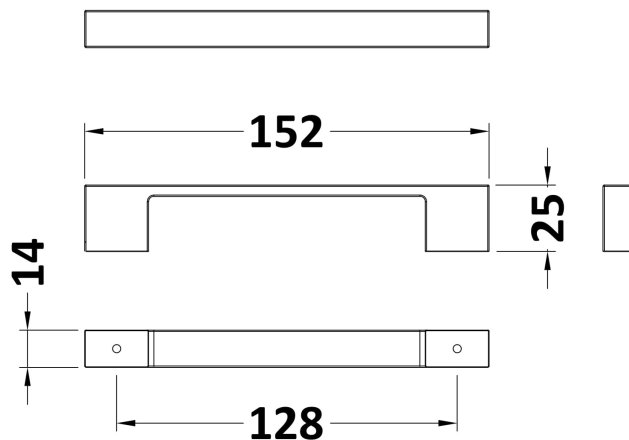

Sales Code: H188

Description: 150mm D Handle

Product Dimensions

Length (mm):	
Width (mm):	24
Height (mm):	150
Depth (mm):	29
Nett Weight (kg):	0.25

Packaging Dimensions

Height (mm):	50
Width (mm):	50
Depth (mm):	30
Gross Weight (kg):	0.25

Packaging Data

Box Colour:	Polybagged
Box Qty:	1
Label Size:	100 x 50
Label Colour:	White Label
Label Qty:	1

Outer Box Dimensions (If Applicable)

Height (mm):	
Width (mm):	
Length (mm):	
Depth (mm):	
Gross Weight (kg):	
Barcode:	5056211873242

Product Details

Country of Origin:	China
Fitting Instruction:	No
CE & UKCA:	N/A
Product Material:	Brass
Heating Element Wattage:	Not Applicable
Colour/Finish:	
Product Diameter:	N/A
Connection Size:	128mm Centres