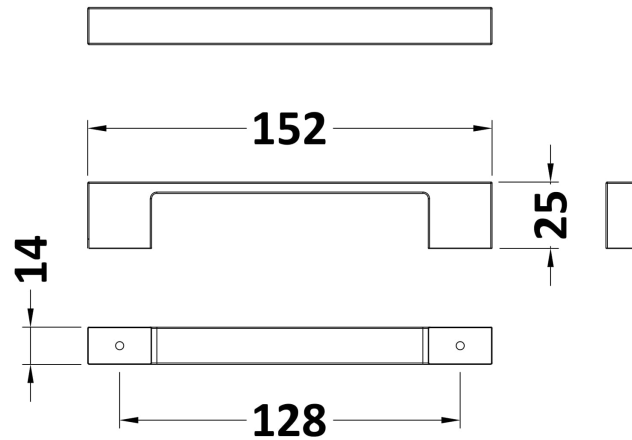

Sales Code: H188

Description: 150mm D Handle

Product Dimensions

Length (mm):	
Width (mm):	24
Height (mm):	150
Depth (mm):	29
Nett Weight (kg):	0.25

Packaging Dimensions

Height (mm):	50
Width (mm):	50
Depth (mm):	30
Gross Weight (kg):	0.25

Packaging Data

Box Colour:	Polybagged
Box Qty:	1
Label Size:	100 x 50
Label Colour:	White Label
Label Qty:	1

Outer Box Dimensions (If Applicable)

Height (mm):	
Width (mm):	
Length (mm):	
Depth (mm):	
Gross Weight (kg):	
Barcode:	5056211873242

Product Details

Country of Origin:	China
Fitting Instruction:	No
CE & UKCA:	N/A
Product Material:	Brass
Heating Element Wattage:	Not Applicable
Colour/Finish:	
Product Diameter:	N/A
Connection Size:	128mm Centres