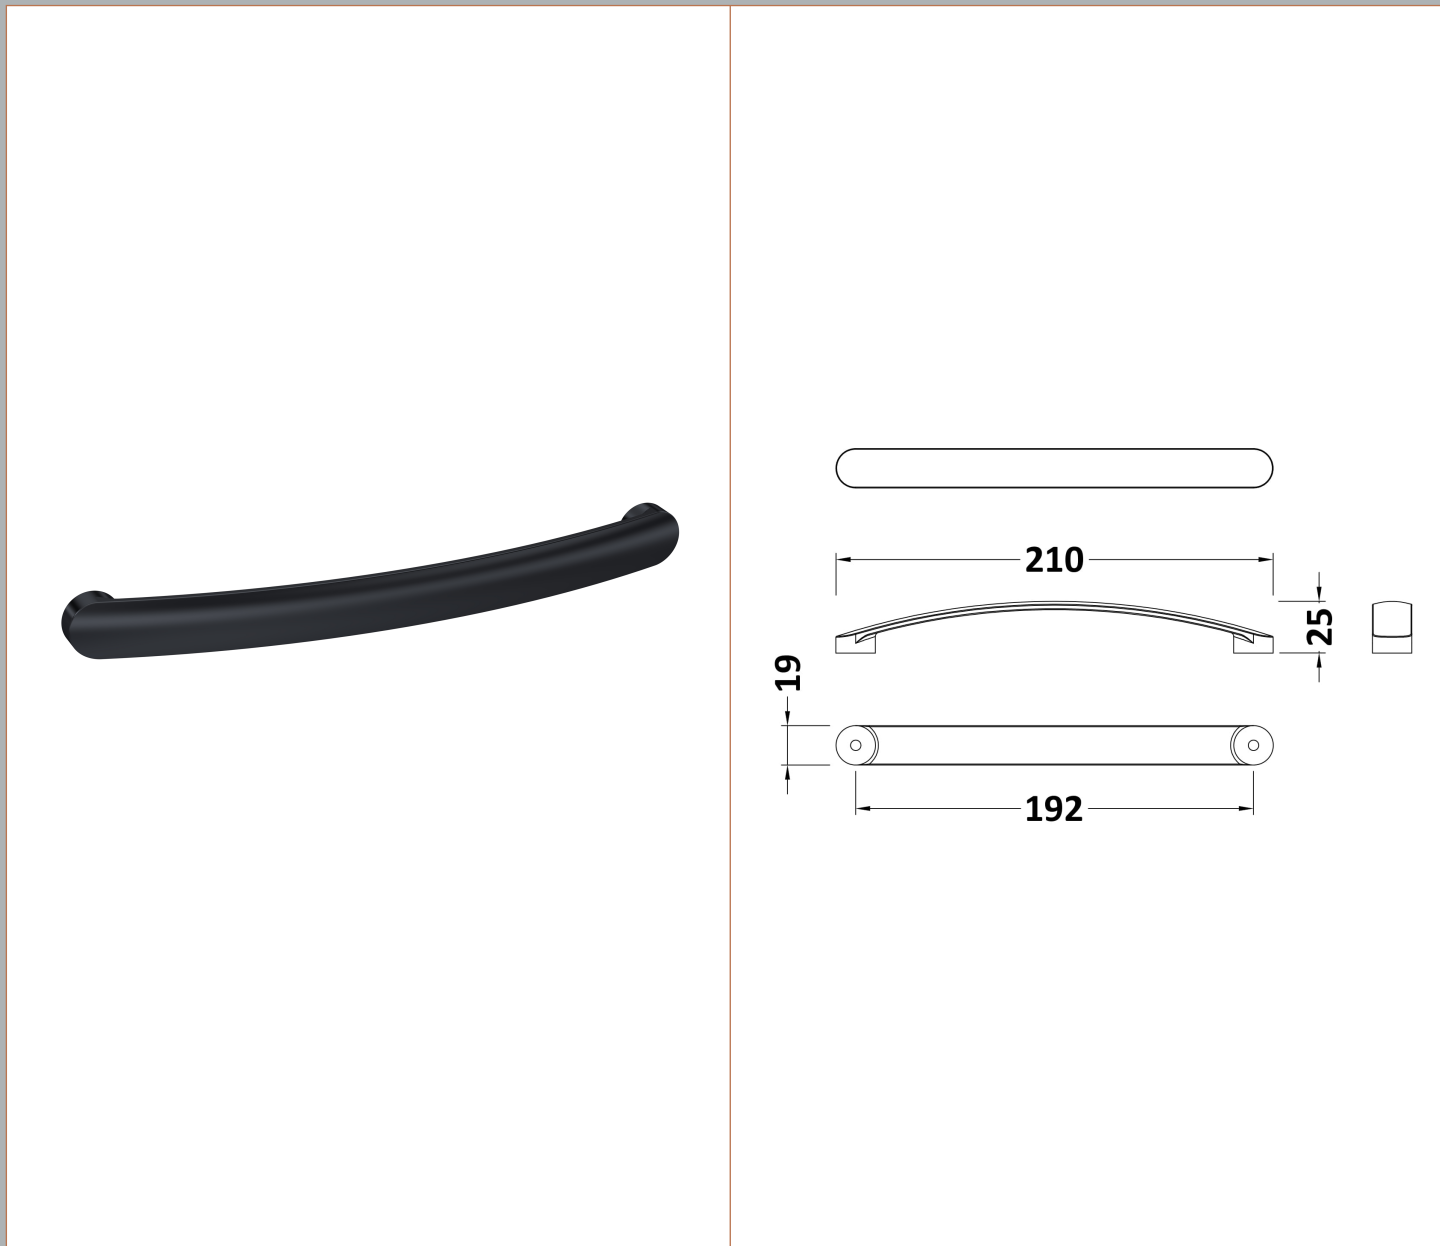

**Sales Code:** H190

**Description:** 210mm D Shape Bar Handle

**Product Dimensions**

Length (mm):	
Width (mm):	19
Height (mm):	210
Depth (mm):	24
Nett Weight (kg):	0.25

**Packaging Dimensions**

Height (mm):	50
Width (mm):	50
Depth (mm):	30
Gross Weight (kg):	0.25

**Packaging Data**

Box Colour:	Polybagged
Box Qty:	1
Label Size:	100 x 50
Label Colour:	White Label
Label Qty:	1

**Outer Box Dimensions (If Applicable)**

Height (mm):	
Width (mm):	
Length (mm):	
Depth (mm):	
Gross Weight (kg):	
Barcode:	5056211873266

**Product Details**

Country of Origin:	China
Fitting Instruction:	No
CE & UKCA:	N/A
Product Material:	Brass
Heating Element Wattage:	Not Applicable
Colour/Finish:	
Product Diameter:	N/A
Connection Size:	196mm Centres