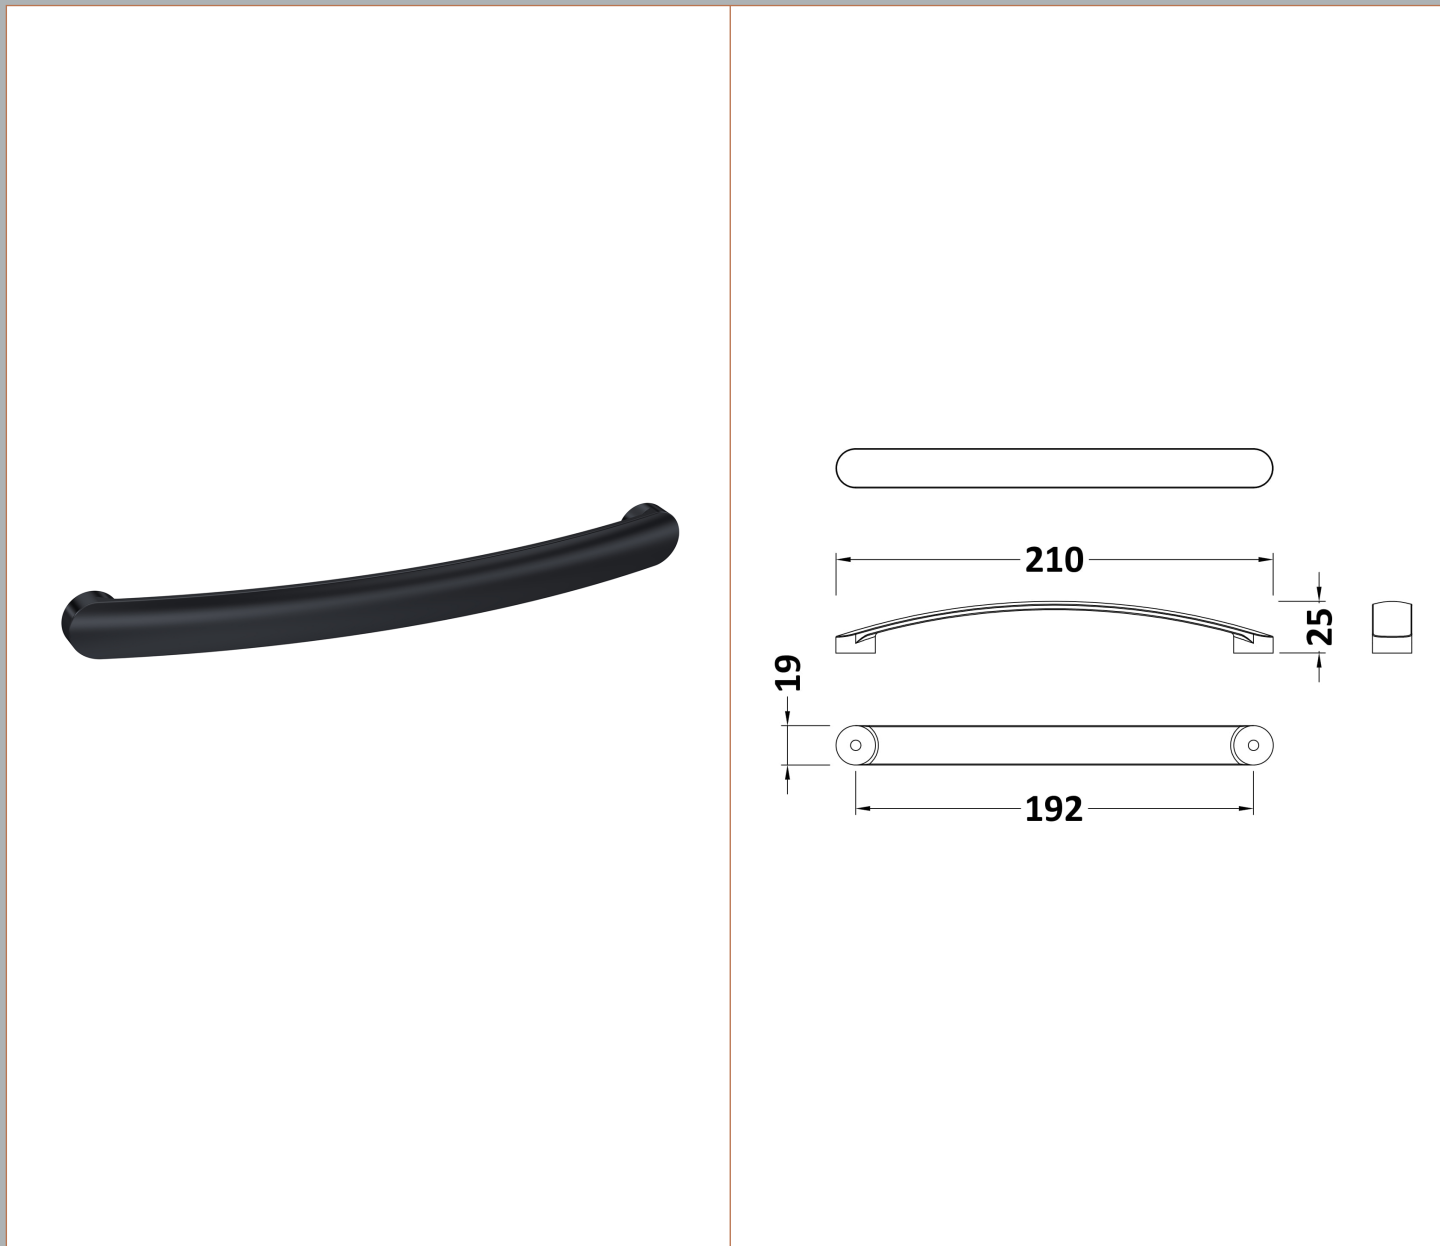

Sales Code: H190

Description: 210mm D Shape Bar Handle

Product Dimensions

Length (mm):	
Width (mm):	19
Height (mm):	210
Depth (mm):	24
Nett Weight (kg):	0.25

Packaging Dimensions

Height (mm):	50
Width (mm):	50
Depth (mm):	30
Gross Weight (kg):	0.25

Packaging Data

Box Colour:	Polybagged
Box Qty:	1
Label Size:	100 x 50
Label Colour:	White Label
Label Qty:	1

Outer Box Dimensions (If Applicable)

Height (mm):	
Width (mm):	
Length (mm):	
Depth (mm):	
Gross Weight (kg):	
Barcode:	5056211873266

Product Details

Country of Origin:	China
Fitting Instruction:	No
CE & UKCA:	N/A
Product Material:	Brass
Heating Element Wattage:	Not Applicable
Colour/Finish:	
Product Diameter:	N/A
Connection Size:	196mm Centres