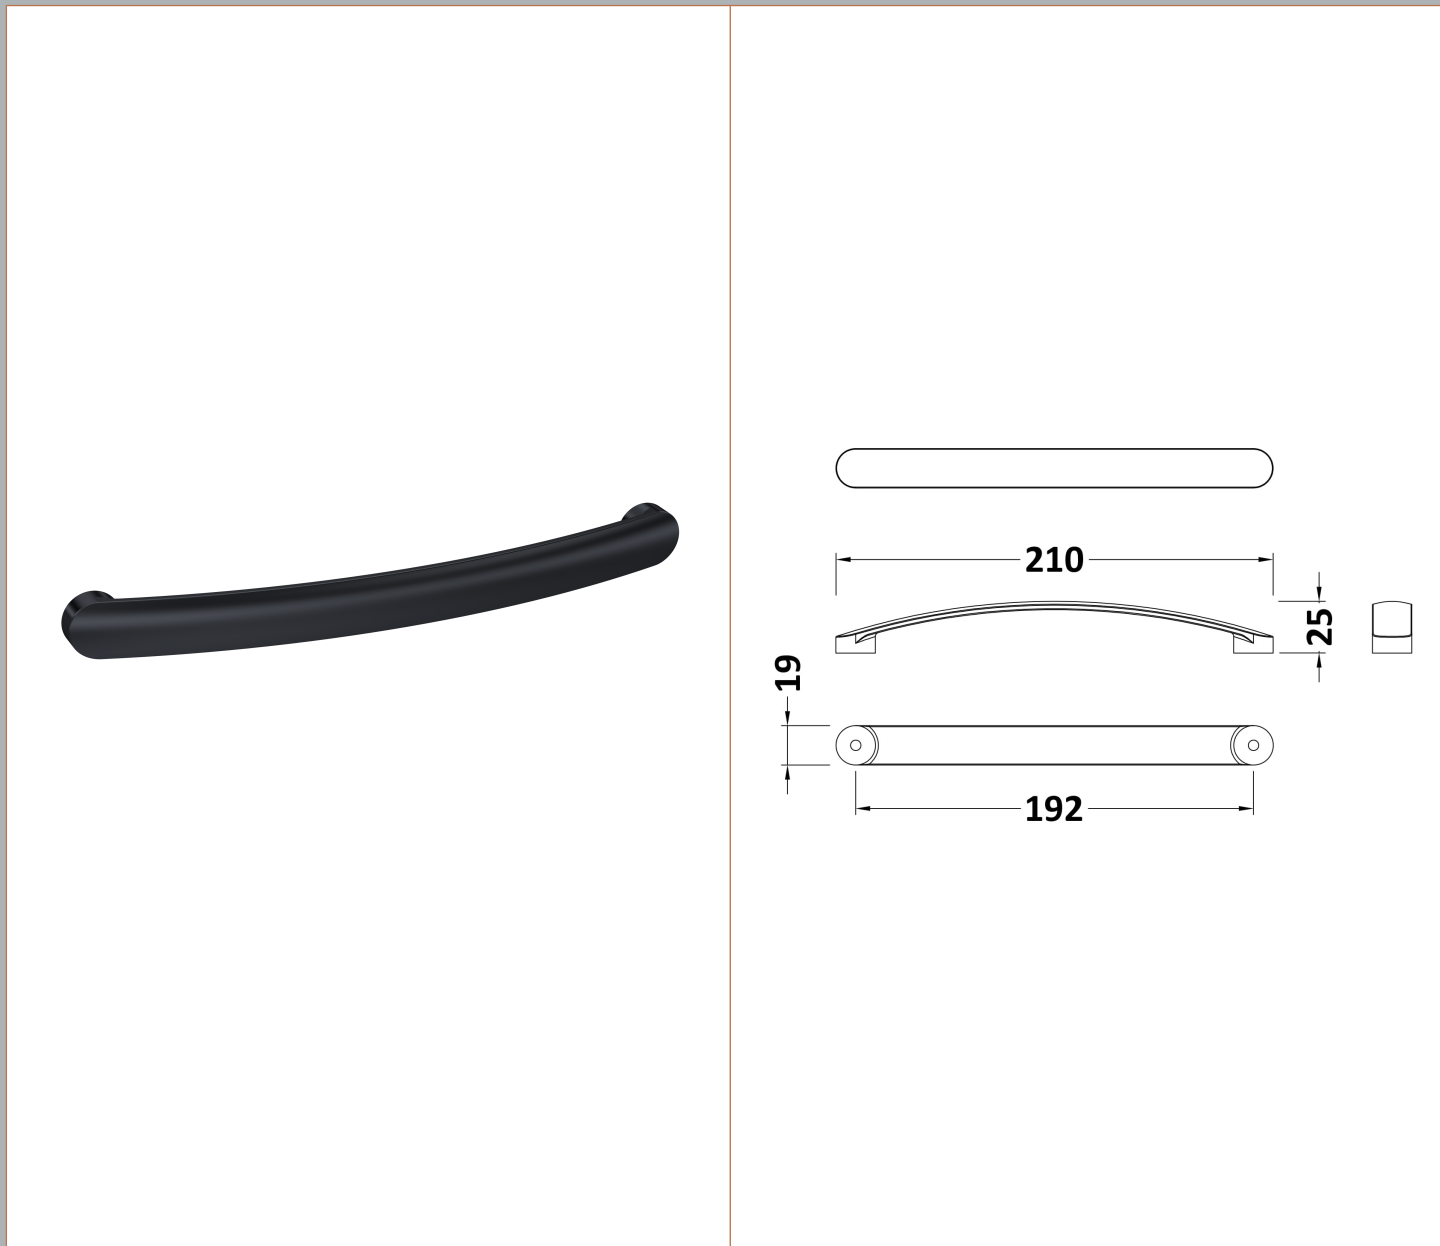

Sales Code: H190

Description: 210mm D Shape Bar Handle

Product Dimensions

Length (mm):	
Width (mm):	19
Height (mm):	210
Depth (mm):	24
Nett Weight (kg):	0.25

Packaging Dimensions

Height (mm):	50
Width (mm):	50
Depth (mm):	30
Gross Weight (kg):	0.25

Packaging Data

Box Colour:	Polybagged
Box Qty:	1
Label Size:	100 x 50
Label Colour:	White Label
Label Qty:	1

Outer Box Dimensions (If Applicable)

Height (mm):	
Width (mm):	
Length (mm):	
Depth (mm):	
Gross Weight (kg):	
Barcode:	5056211873266

Product Details

Country of Origin:	China
Fitting Instruction:	No
CE & UKCA:	N/A
Product Material:	Brass
Heating Element Wattage:	Not Applicable
Colour/Finish:	
Product Diameter:	N/A
Connection Size:	196mm Centres