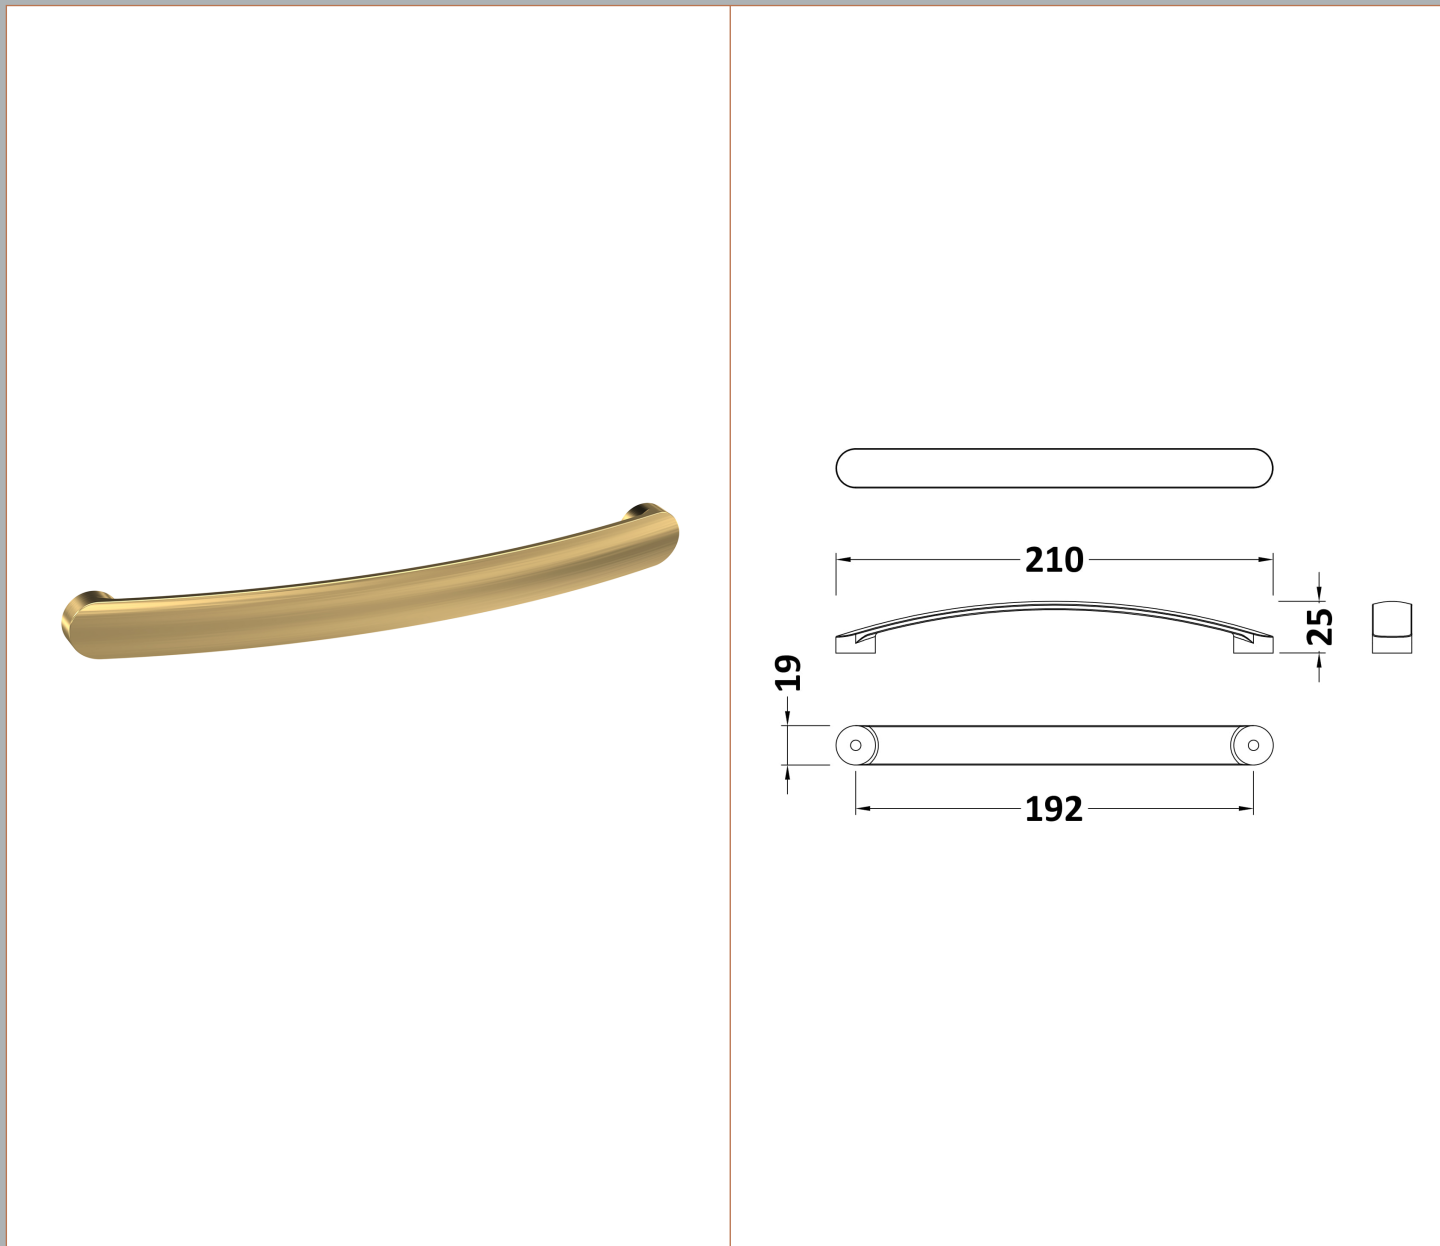

Sales Code: H191

Description: 210mm D Shape Bar Handle

Product Dimensions

| | |
|-------------------|------|
| Length (mm): | |
| Width (mm): | 19 |
| Height (mm): | 210 |
| Depth (mm): | 24 |
| Nett Weight (kg): | 0.25 |

Packaging Dimensions

| | |
|--------------------|------|
| Height (mm): | 50 |
| Width (mm): | 50 |
| Depth (mm): | 30 |
| Gross Weight (kg): | 0.25 |

Packaging Data

| | |
|---------------|-------------|
| Box Colour: | Polybagged |
| Box Qty: | 1 |
| Label Size: | 100 x 50 |
| Label Colour: | White Label |
| Label Qty: | 1 |

Outer Box Dimensions (If Applicable)

| | |
|--------------------|---------------|
| Height (mm): | |
| Width (mm): | |
| Length (mm): | |
| Depth (mm): | |
| Gross Weight (kg): | |
| Barcode: | 5056211873273 |

Product Details

| | |
|--------------------------|----------------|
| Country of Origin: | China |
| Fitting Instruction: | No |
| CE & UKCA: | N/A |
| Product Material: | Brass |
| Heating Element Wattage: | Not Applicable |
| Colour/Finish: | Brushed Brass |
| Product Diameter: | N/A |
| Connection Size: | 196mm Centres |