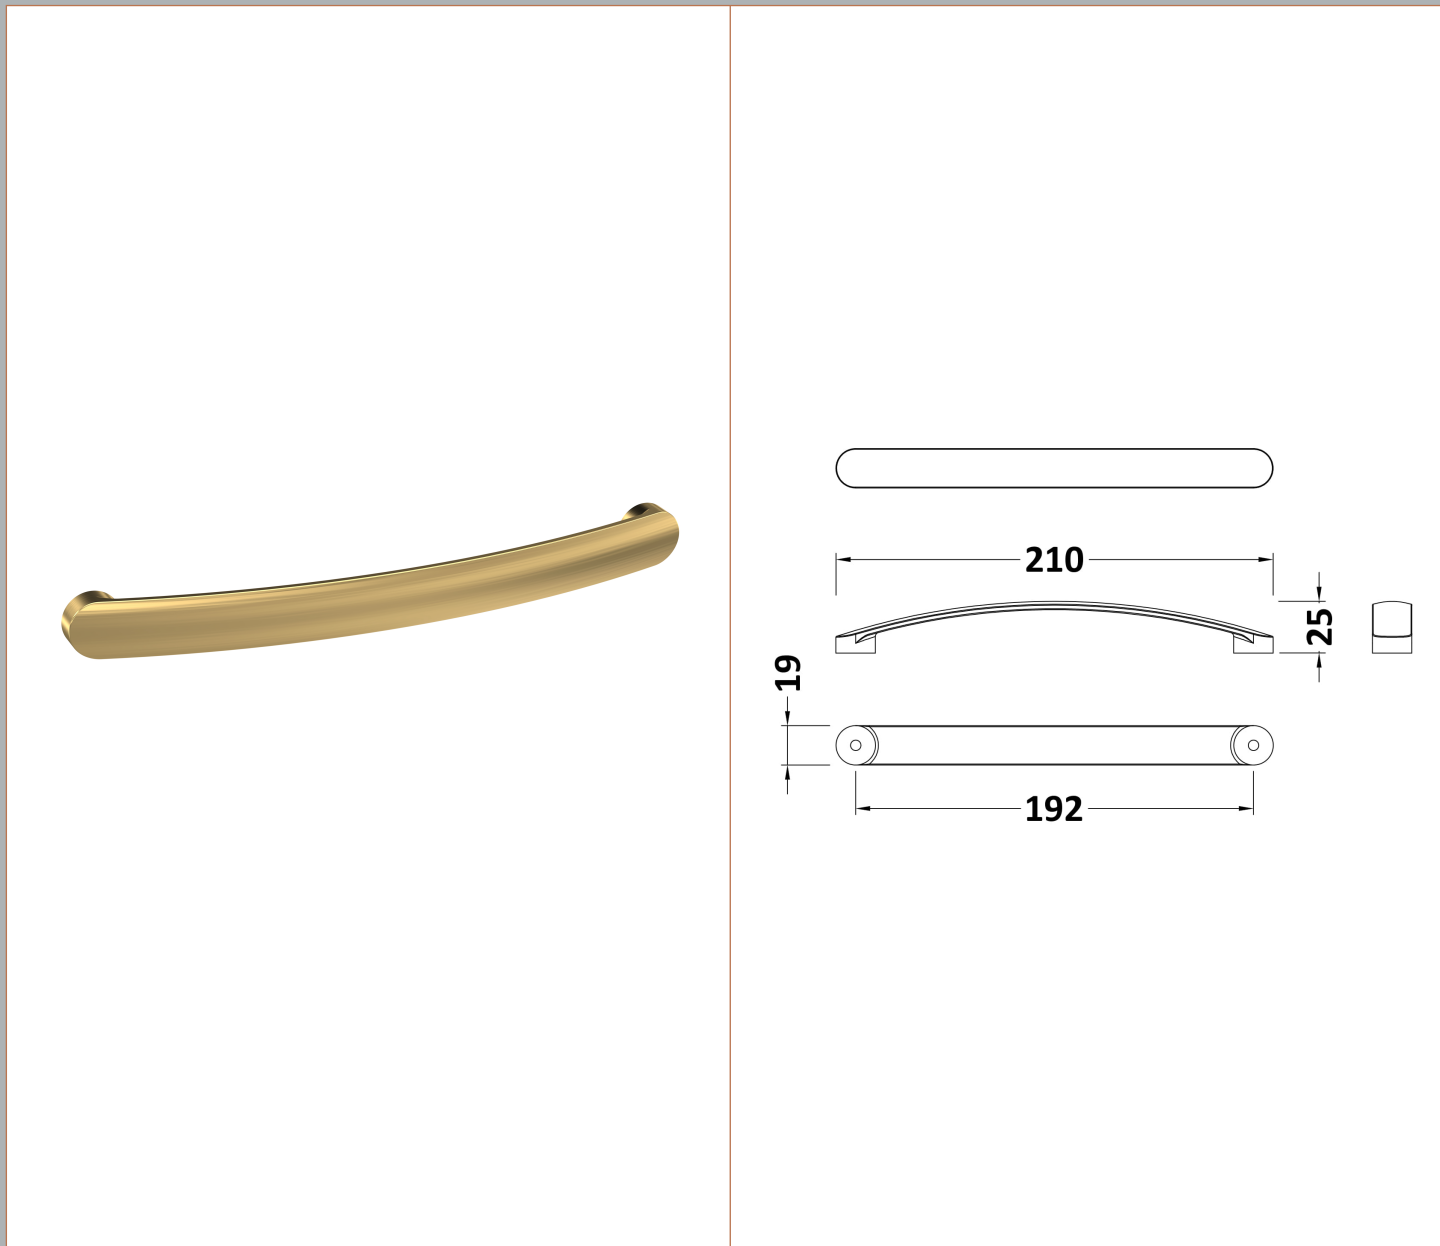

Sales Code: H191

Description: 210mm D Shape Bar Handle

Product Dimensions

Length (mm):	
Width (mm):	19
Height (mm):	210
Depth (mm):	24
Nett Weight (kg):	0.25

Packaging Dimensions

Height (mm):	50
Width (mm):	50
Depth (mm):	30
Gross Weight (kg):	0.25

Packaging Data

Box Colour:	Polybagged
Box Qty:	1
Label Size:	100 x 50
Label Colour:	White Label
Label Qty:	1

Outer Box Dimensions (If Applicable)

Height (mm):	
Width (mm):	
Length (mm):	
Depth (mm):	
Gross Weight (kg):	
Barcode:	5056211873273

Product Details

Country of Origin:	China
Fitting Instruction:	No
CE & UKCA:	N/A
Product Material:	Brass
Heating Element Wattage:	Not Applicable
Colour/Finish:	Brushed Brass
Product Diameter:	N/A
Connection Size:	196mm Centres