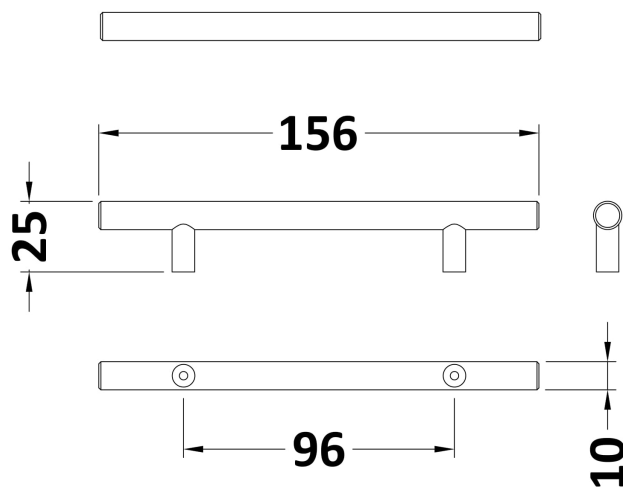

Sales Code: H192

Description: 155mm Bar Handle (96mm Centres)

Product Dimensions

Length (mm):	
Width (mm):	16
Height (mm):	155
Depth (mm):	36
Nett Weight (kg):	0.25

Packaging Dimensions

Height (mm):	50
Width (mm):	50
Depth (mm):	30
Gross Weight (kg):	0.25

Packaging Data

Box Colour:	Polybagged
Box Qty:	1
Label Size:	100 x 50
Label Colour:	White Label
Label Qty:	1

Outer Box Dimensions (If Applicable)

Height (mm):	
Width (mm):	
Length (mm):	
Depth (mm):	
Gross Weight (kg):	
Barcode:	5056211873280

Product Details

Country of Origin:	China
Fitting Instruction:	No
CE & UKCA:	N/A
Product Material:	Brass
Heating Element Wattage:	Not Applicable
Colour/Finish:	
Product Diameter:	16 mm
Connection Size:	96mm Centres