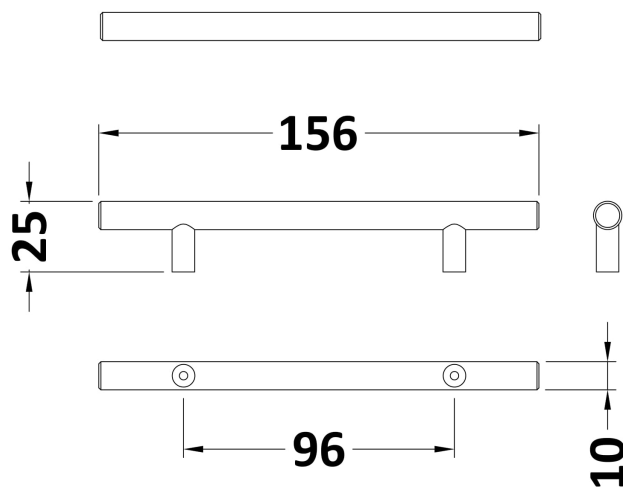

Sales Code: H193

Description: 155mm Bar Handle (96mm Centres)

Product Dimensions

Length (mm):	
Width (mm):	16
Height (mm):	155
Depth (mm):	36
Nett Weight (kg):	0.25

Packaging Dimensions

Height (mm):	50
Width (mm):	50
Depth (mm):	30
Gross Weight (kg):	0.25

Packaging Data

Box Colour:	Polybagged
Box Qty:	1
Label Size:	100 x 50
Label Colour:	White Label
Label Qty:	1

Outer Box Dimensions (If Applicable)

Height (mm):	
Width (mm):	
Length (mm):	
Depth (mm):	
Gross Weight (kg):	
Barcode:	5056211873297

Product Details

Country of Origin:	China
Fitting Instruction:	No
CE & UKCA:	N/A
Product Material:	Brass
Heating Element Wattage:	Not Applicable
Colour/Finish:	Brushed Brass
Product Diameter:	16 mm
Connection Size:	96mm Centres