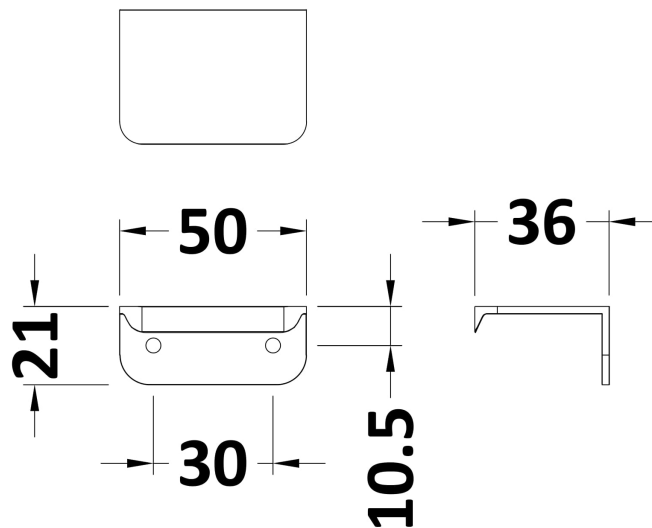

### Product Dimensions

Length (mm):	
Width (mm):	50
Height (mm):	21
Depth (mm):	37
Nett Weight (kg):	0.25

### Packaging Dimensions

Height (mm):	50
Width (mm):	50
Depth (mm):	30
Gross Weight (kg):	0.25

### Outer Box Dimensions (If Applicable)

Height (mm):	
Width (mm):	
Length (mm):	
Depth (mm):	
Gross Weight (kg):	
Barcode:	5056211873822

### Product Details

Country of Origin:	China
Fitting Instruction:	No
CE & UKCA:	N/A
Product Material:	Brass
Heating Element Wattage:	Not Applicable
Colour/Finish:	Brushed Brass
Product Diameter:	N/A
Connection Size:	32mm Centres