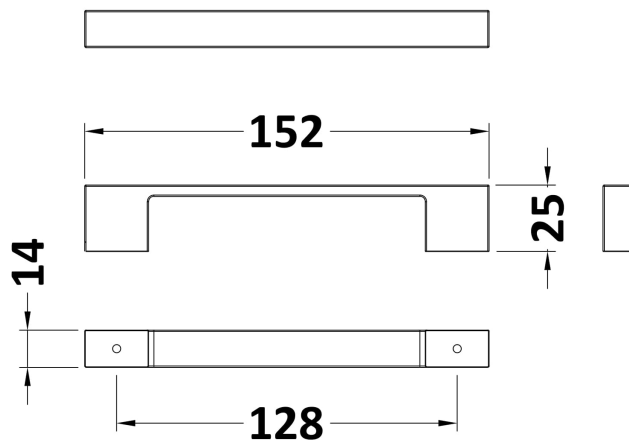

Sales Code: H195

Description: 150mm D Handle

Product Dimensions

Length (mm):	
Width (mm):	24
Height (mm):	150
Depth (mm):	29
Nett Weight (kg):	0.25

Packaging Dimensions

Height (mm):	50
Width (mm):	50
Depth (mm):	30
Gross Weight (kg):	0.25

Packaging Data

Box Colour:	Polybagged
Box Qty:	1
Label Size:	100 x 50
Label Colour:	White Label
Label Qty:	1

Outer Box Dimensions (If Applicable)

Height (mm):	
Width (mm):	
Length (mm):	
Depth (mm):	
Gross Weight (kg):	
Barcode:	5056211873839

Product Details

Country of Origin:	China
Fitting Instruction:	No
CE & UKCA:	N/A
Product Material:	Brass
Heating Element Wattage:	Not Applicable
Colour/Finish:	Brushed Brass
Product Diameter:	N/A
Connection Size:	128mm Centres