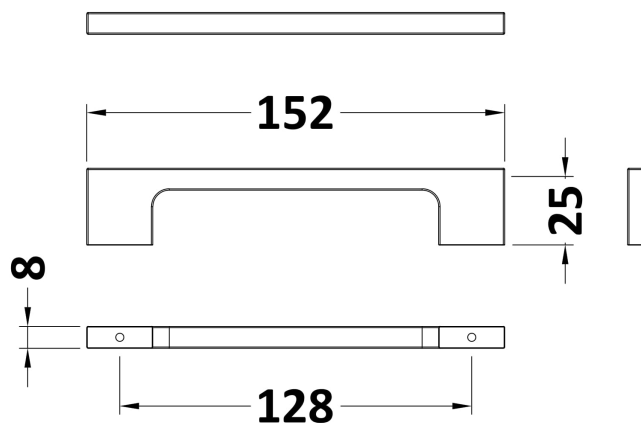

**Sales Code:** H196

**Description:** 150mm Slim Line D Handle

**Product Dimensions**

Length (mm):	
Width (mm):	20
Height (mm):	150
Depth (mm):	30
Nett Weight (kg):	0.25

**Packaging Dimensions**

Height (mm):	50
Width (mm):	50
Depth (mm):	30
Gross Weight (kg):	0.25

**Packaging Data**

Box Colour:	Polybagged
Box Qty:	1
Label Size:	100 x 50
Label Colour:	White Label
Label Qty:	1

**Outer Box Dimensions (If Applicable)**

Height (mm):	
Width (mm):	
Length (mm):	
Depth (mm):	
Gross Weight (kg):	
Barcode:	5056211873846

**Product Details**

Country of Origin:	China
Fitting Instruction:	No
CE & UKCA:	N/A
Product Material:	Brass
Heating Element Wattage:	Not Applicable
Colour/Finish:	Brushed Brass
Product Diameter:	N/A
Connection Size:	128mm Centres