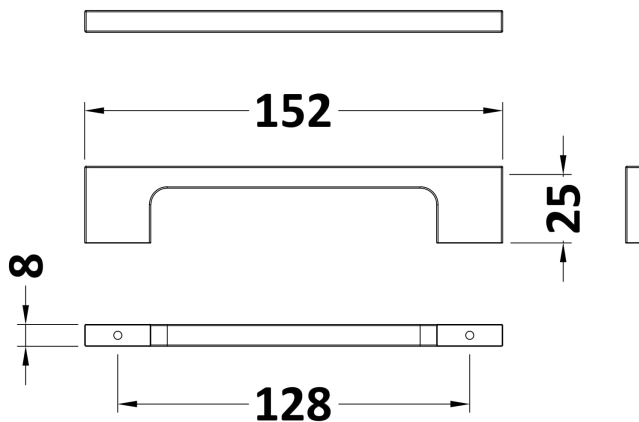

Sales Code: H196

Description: 150mm Slim Line D Handle

Product Dimensions

Length (mm):	
Width (mm):	20
Height (mm):	150
Depth (mm):	30
Nett Weight (kg):	0.25

Packaging Dimensions

Height (mm):	50
Width (mm):	50
Depth (mm):	30
Gross Weight (kg):	0.25

Packaging Data

Box Colour:	Polybagged
Box Qty:	1
Label Size:	100 x 50
Label Colour:	White Label
Label Qty:	1

Outer Box Dimensions (If Applicable)

Height (mm):	
Width (mm):	
Length (mm):	
Depth (mm):	
Gross Weight (kg):	
Barcode:	5056211873846

Product Details

Country of Origin:	China
Fitting Instruction:	No
CE & UKCA:	N/A
Product Material:	Brass
Heating Element Wattage:	Not Applicable
Colour/Finish:	Brushed Brass
Product Diameter:	N/A
Connection Size:	128mm Centres