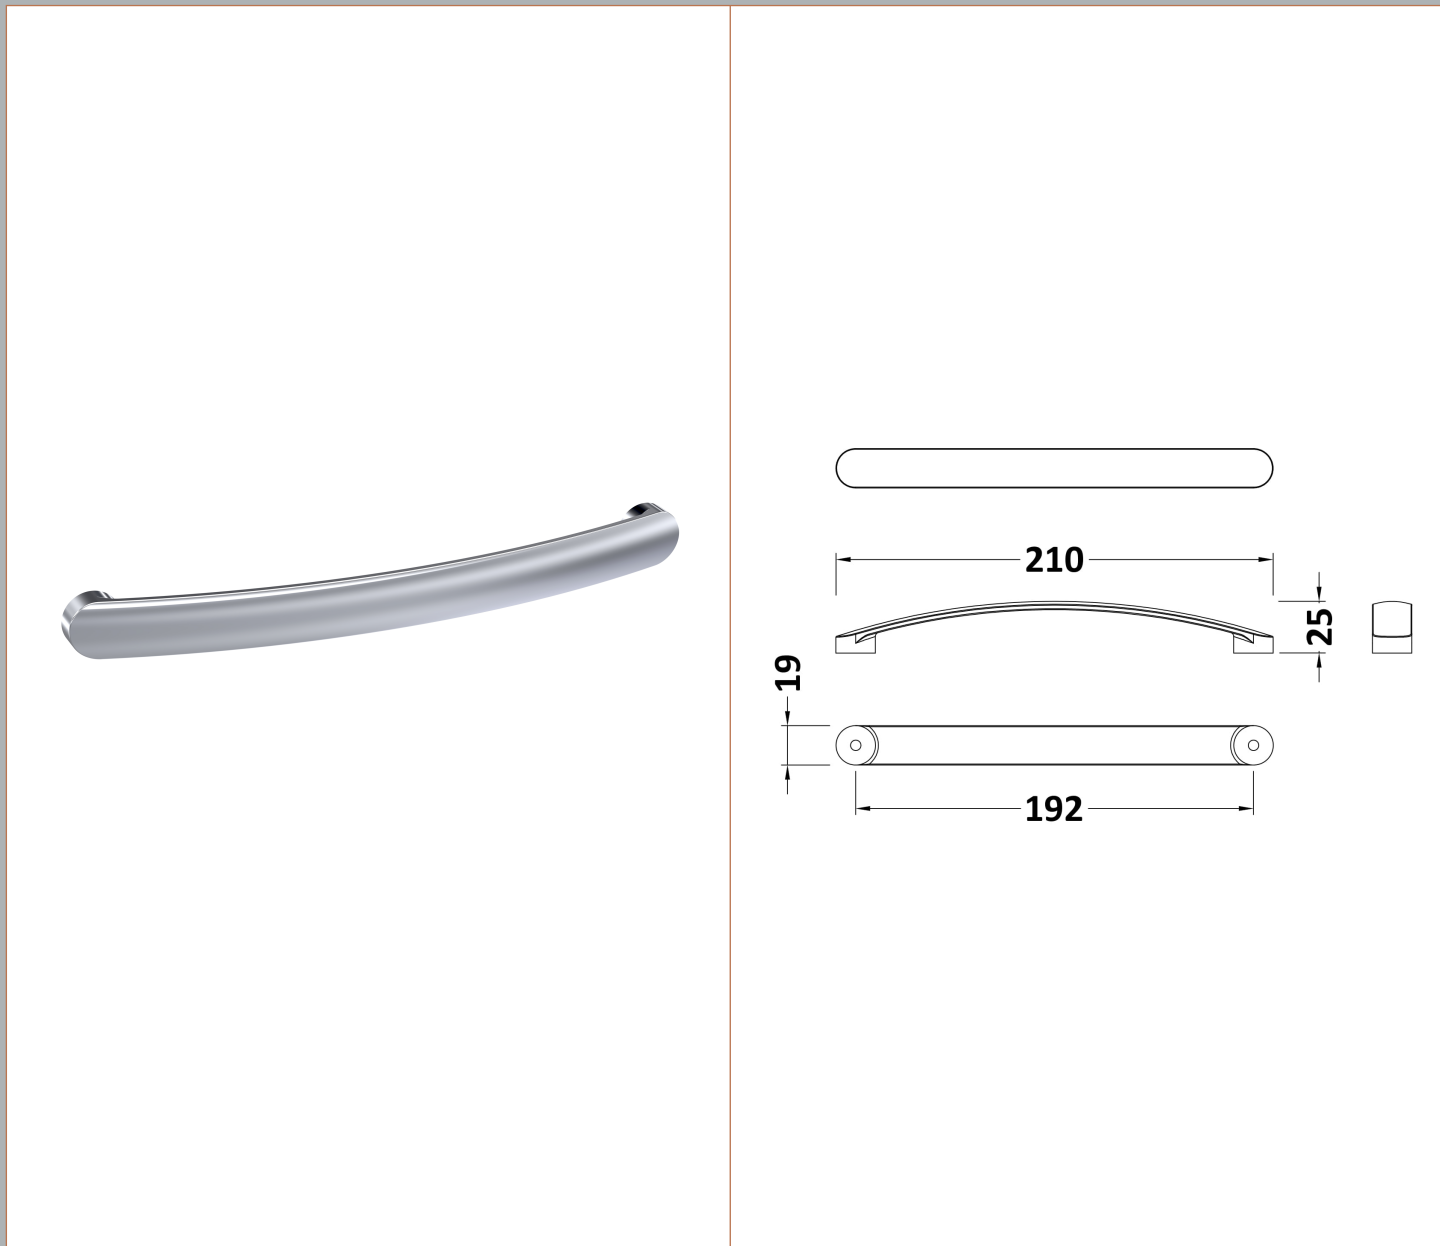

Sales Code: H197

Description: 210mm D Shape Bar Handle

**Product Dimensions**

Length (mm):	
Width (mm):	19
Height (mm):	210
Depth (mm):	24
Nett Weight (kg):	0.25

**Packaging Dimensions**

Height (mm):	206
Width (mm):	15
Depth (mm):	24
Gross Weight (kg):	0.25

**Packaging Data**

Box Colour:	Polybagged
Box Qty:	1
Label Size:	100 x 50
Label Colour:	White Label
Label Qty:	1

**Outer Box Dimensions (If Applicable)**

Height (mm):	
Width (mm):	
Length (mm):	
Depth (mm):	
Gross Weight (kg):	
Barcode:	5056211874850

**Product Details**

Country of Origin:	China
Fitting Instruction:	No
CE & UKCA:	N/A
Product Material:	Brass
Heating Element Wattage:	Not Applicable
Colour/Finish:	Chrome
Product Diameter:	N/A
Connection Size:	196mm Centres