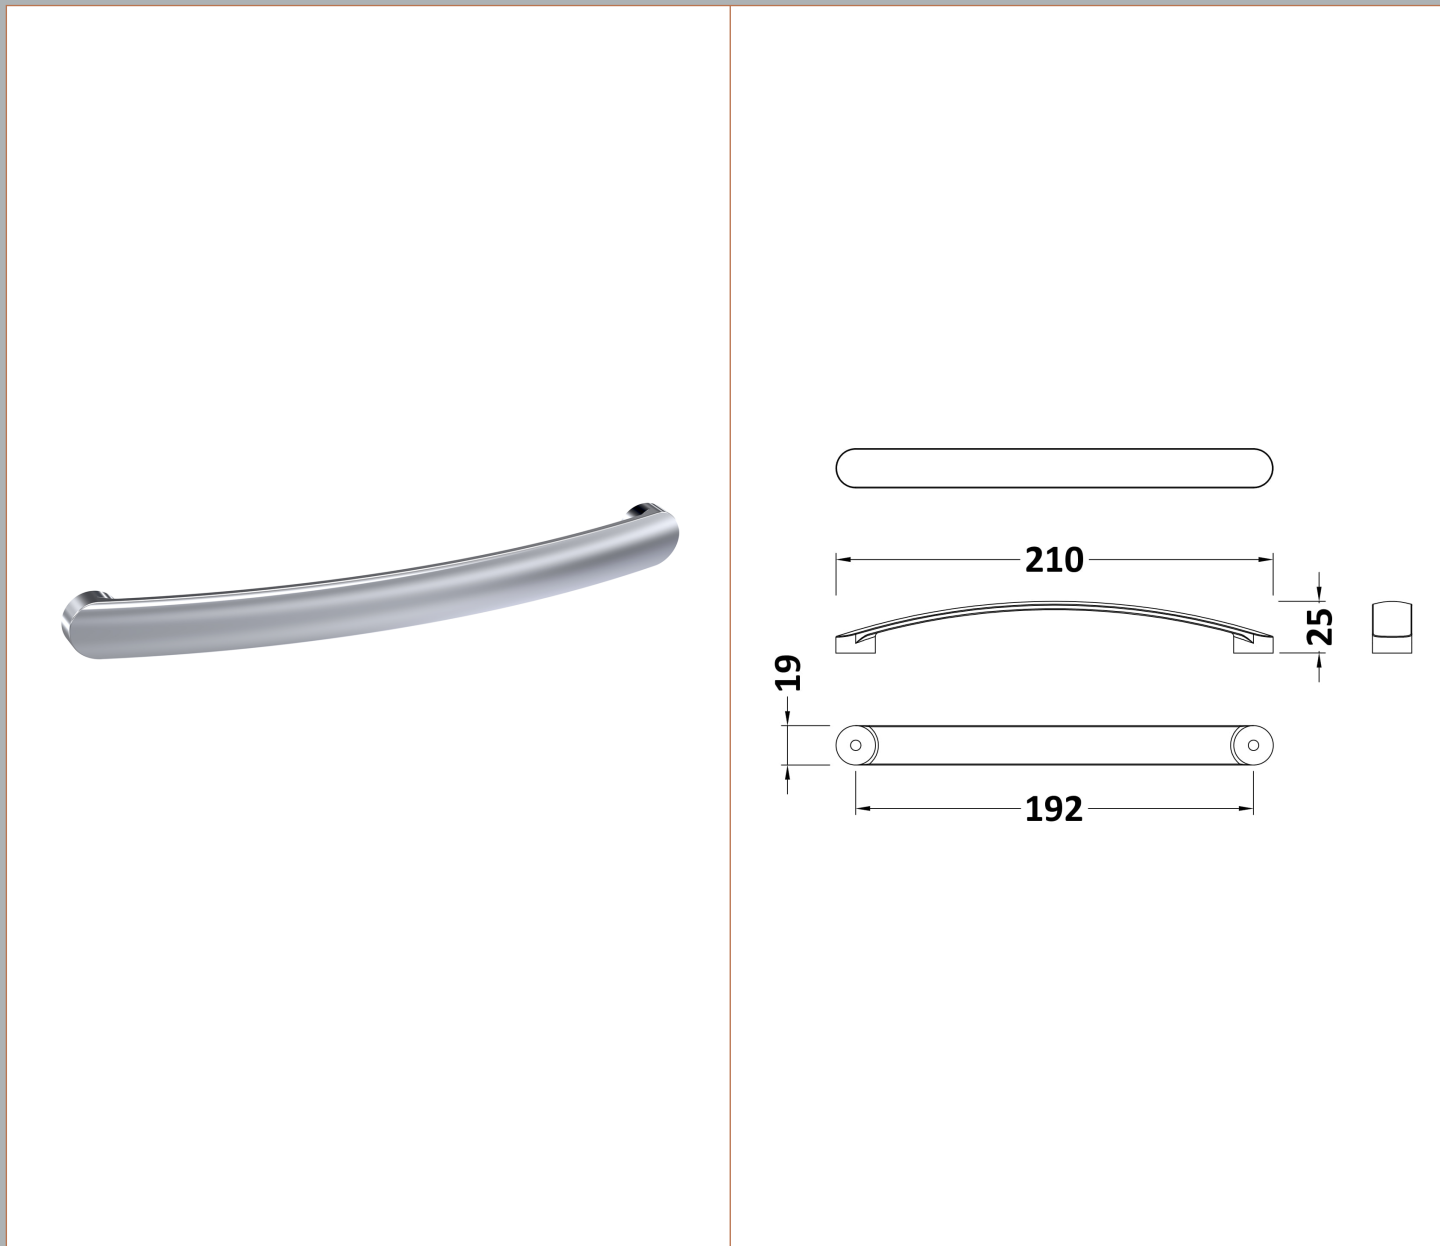

Sales Code: H197

Description: 210mm D Shape Bar Handle

Product Dimensions

Length (mm):	
Width (mm):	19
Height (mm):	210
Depth (mm):	24
Nett Weight (kg):	0.25

Packaging Dimensions

Height (mm):	206
Width (mm):	15
Depth (mm):	24
Gross Weight (kg):	0.25

Packaging Data

Box Colour:	Polybagged
Box Qty:	1
Label Size:	100 x 50
Label Colour:	White Label
Label Qty:	1

Outer Box Dimensions (If Applicable)

Height (mm):	
Width (mm):	
Length (mm):	
Depth (mm):	
Gross Weight (kg):	
Barcode:	5056211874850

Product Details

Country of Origin:	China
Fitting Instruction:	No
CE & UKCA:	N/A
Product Material:	Brass
Heating Element Wattage:	Not Applicable
Colour/Finish:	Chrome
Product Diameter:	N/A
Connection Size:	196mm Centres