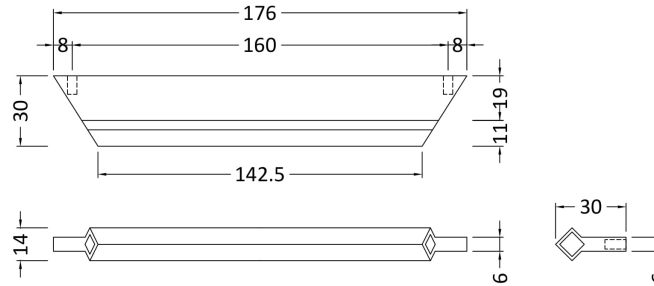

Sales Code: H201

Description: Profile Handle 160mm

Product Dimensions

Length (mm):	
Width (mm):	176
Height (mm):	14
Depth (mm):	30
Nett Weight (kg):	0.07

Packaging Dimensions

Height (mm):	30
Width (mm):	20
Depth (mm):	41
Gross Weight (kg):	0.07

Packaging Data

Box Colour:	Polybagged
Box Qty:	1
Label Size:	100 x 50
Label Colour:	White Label
Label Qty:	1

Outer Box Dimensions (If Applicable)

Height (mm):	
Width (mm):	
Length (mm):	
Depth (mm):	
Gross Weight (kg):	
Barcode:	5056211899969

Product Details

Country of Origin:	Turkey
Fitting Instruction:	No
CE & UKCA:	N/A
Product Material:	Aluminium
Heating Element Wattage:	Not Applicable
Colour/Finish:	Black
Product Diameter:	14 mm
Connection Size:	160mm Centres