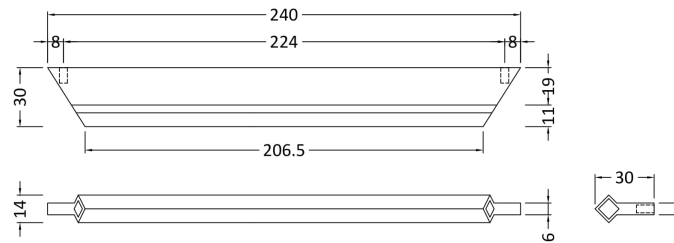

Sales Code: H202

Description: Profile Handle 224mm

Product Dimensions

Length (mm):	
Width (mm):	240
Height (mm):	14
Depth (mm):	30
Nett Weight (kg):	0.1

Packaging Dimensions

Height (mm):	30
Width (mm):	20
Depth (mm):	41
Gross Weight (kg):	0.1

Packaging Data

Box Colour:	Polybagged
Box Qty:	1
Label Size:	100 x 50
Label Colour:	White Label
Label Qty:	1

Outer Box Dimensions (If Applicable)

Height (mm):	
Width (mm):	
Length (mm):	
Depth (mm):	
Gross Weight (kg):	
Barcode:	5056211899945

Product Details

Country of Origin:	Turkey
Fitting Instruction:	No
CE & UKCA:	N/A
Product Material:	Aluminium
Heating Element Wattage:	Not Applicable
Colour/Finish:	Black
Product Diameter:	16 mm
Connection Size:	224mm Centres