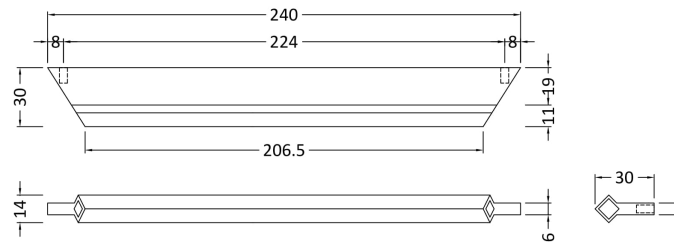

**Sales Code:** H202

**Description:** Profile Handle 224mm

**Product Dimensions**

Length (mm):	
Width (mm):	240
Height (mm):	14
Depth (mm):	30
Nett Weight (kg):	0.1

**Packaging Dimensions**

Height (mm):	30
Width (mm):	20
Depth (mm):	41
Gross Weight (kg):	0.1

**Packaging Data**

Box Colour:	Polybagged
Box Qty:	1
Label Size:	100 x 50
Label Colour:	White Label
Label Qty:	1

**Outer Box Dimensions (If Applicable)**

Height (mm):	
Width (mm):	
Length (mm):	
Depth (mm):	
Gross Weight (kg):	
Barcode:	5056211899945

**Product Details**

Country of Origin:	Turkey
Fitting Instruction:	No
CE & UKCA:	N/A
Product Material:	Aluminium
Heating Element Wattage:	Not Applicable
Colour/Finish:	Black
Product Diameter:	16 mm
Connection Size:	224mm Centres