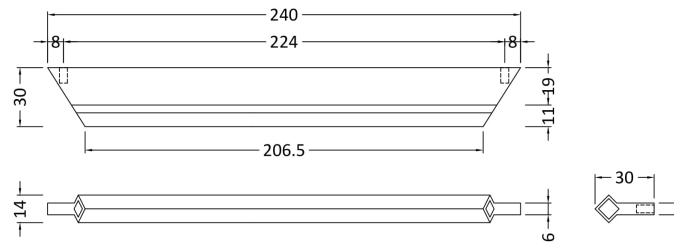

Sales Code: H202

Description: Profile Handle 224mm

Product Dimensions

Length (mm):	
Width (mm):	240
Height (mm):	14
Depth (mm):	30
Nett Weight (kg):	0.1

Packaging Dimensions

Height (mm):	30
Width (mm):	20
Depth (mm):	41
Gross Weight (kg):	0.1

Packaging Data

Box Colour:	Polybagged
Box Qty:	1
Label Size:	100 x 50
Label Colour:	White Label
Label Qty:	1

Outer Box Dimensions (If Applicable)

Height (mm):	
Width (mm):	
Length (mm):	
Depth (mm):	
Gross Weight (kg):	
Barcode:	5056211899945

Product Details

Country of Origin:	Turkey
Fitting Instruction:	No
CE & UKCA:	N/A
Product Material:	Aluminium
Heating Element Wattage:	Not Applicable
Colour/Finish:	Black
Product Diameter:	16 mm
Connection Size:	224mm Centres