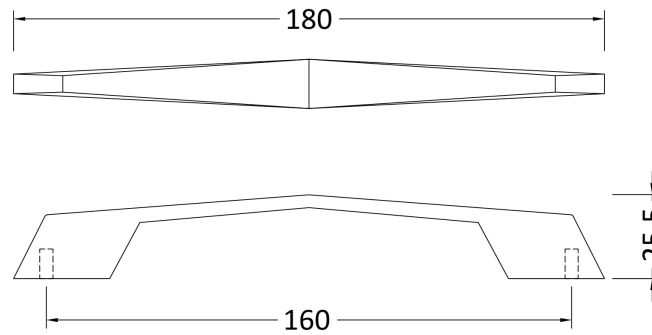

**Sales Code:** H203

**Description:** D Shaped Handle 160mm

**Product Dimensions**

Length (mm):	
Width (mm):	180
Height (mm):	14
Depth (mm):	30
Nett Weight (kg):	0.11

**Packaging Dimensions**

Height (mm):	30
Width (mm):	20
Depth (mm):	31
Gross Weight (kg):	0.11

**Packaging Data**

Box Colour:	Polybagged
Box Qty:	1
Label Size:	100 x 50
Label Colour:	White Label
Label Qty:	1

**Outer Box Dimensions (If Applicable)**

Height (mm):	
Width (mm):	
Length (mm):	
Depth (mm):	
Gross Weight (kg):	
Barcode:	5056211899921

**Product Details**

Country of Origin:	Turkey
Fitting Instruction:	No
CE & UKCA:	N/A
Product Material:	Zamac
Heating Element Wattage:	Not Applicable
Colour/Finish:	Black
Product Diameter:	14 mm
Connection Size:	160mm Centres