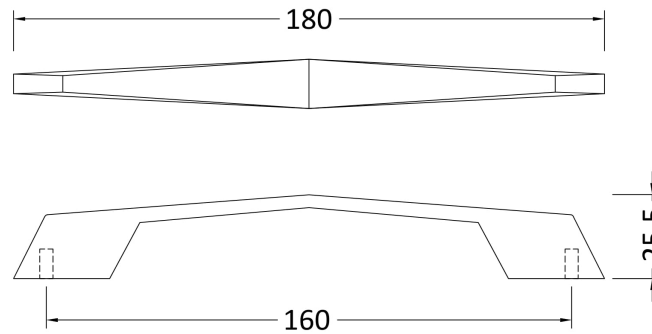

Sales Code: H203

Description: D Shaped Handle 160mm

Product Dimensions

Length (mm):	
Width (mm):	180
Height (mm):	14
Depth (mm):	30
Nett Weight (kg):	0.11

Packaging Dimensions

Height (mm):	30
Width (mm):	20
Depth (mm):	31
Gross Weight (kg):	0.11

Packaging Data

Box Colour:	Polybagged
Box Qty:	1
Label Size:	100 x 50
Label Colour:	White Label
Label Qty:	1

Outer Box Dimensions (If Applicable)

Height (mm):	
Width (mm):	
Length (mm):	
Depth (mm):	
Gross Weight (kg):	
Barcode:	5056211899921

Product Details

Country of Origin:	Turkey
Fitting Instruction:	No
CE & UKCA:	N/A
Product Material:	Zamac
Heating Element Wattage:	Not Applicable
Colour/Finish:	Black
Product Diameter:	14 mm
Connection Size:	160mm Centres