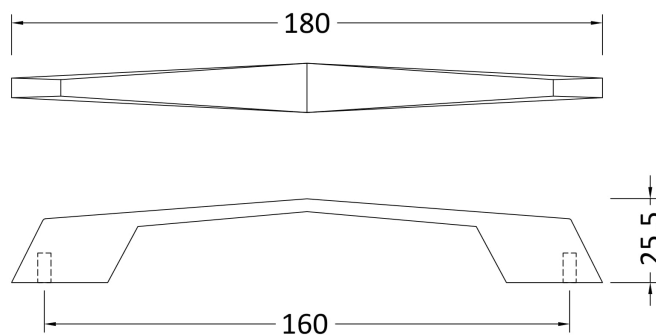

Sales Code: H203

Description: D Shaped Handle 160mm

Product Dimensions

Length (mm):	
Width (mm):	180
Height (mm):	14
Depth (mm):	30
Nett Weight (kg):	0.11

Packaging Dimensions

Height (mm):	30
Width (mm):	20
Depth (mm):	31
Gross Weight (kg):	0.11

Packaging Data

Box Colour:	Polybagged
Box Qty:	1
Label Size:	100 x 50
Label Colour:	White Label
Label Qty:	1

Outer Box Dimensions (If Applicable)

Height (mm):	
Width (mm):	
Length (mm):	
Depth (mm):	
Gross Weight (kg):	
Barcode:	5056211899921

Product Details

Country of Origin:	Turkey
Fitting Instruction:	No
CE & UKCA:	N/A
Product Material:	Zamac
Heating Element Wattage:	Not Applicable
Colour/Finish:	Black
Product Diameter:	14 mm
Connection Size:	160mm Centres