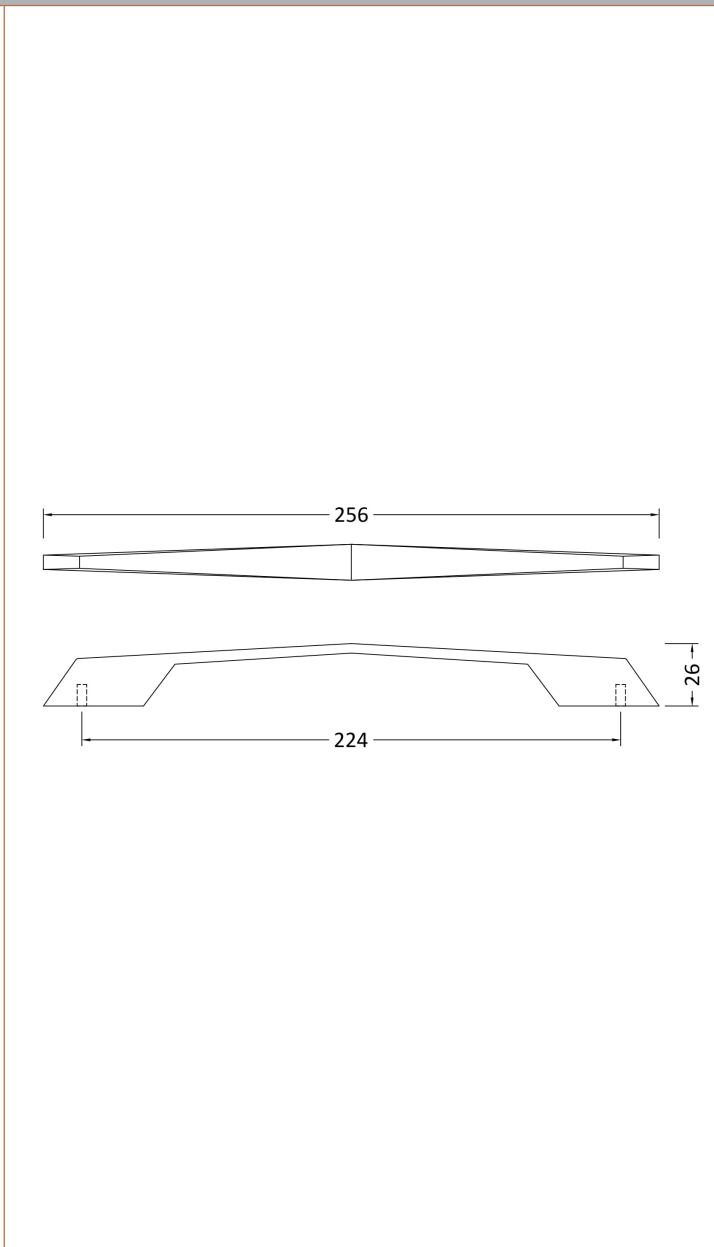

**Sales Code:** H204

**Description:** D Shaped Handle 224mm

**Product Dimensions**

|                   |      |
|-------------------|------|
| Length (mm):      |      |
| Width (mm):       | 256  |
| Height (mm):      | 14   |
| Depth (mm):       | 26   |
| Nett Weight (kg): | 0.14 |

**Packaging Dimensions**

|                    |      |
|--------------------|------|
| Height (mm):       | 30   |
| Width (mm):        | 20   |
| Depth (mm):        | 31   |
| Gross Weight (kg): | 0.14 |

**Packaging Data**

|               |             |
|---------------|-------------|
| Box Colour:   | Polybagged  |
| Box Qty:      | 1           |
| Label Size:   | 100 x 50    |
| Label Colour: | White Label |
| Label Qty:    | 1           |

**Outer Box Dimensions (If Applicable)**

|                    |               |
|--------------------|---------------|
| Height (mm):       |               |
| Width (mm):        |               |
| Length (mm):       |               |
| Depth (mm):        |               |
| Gross Weight (kg): |               |
| Barcode:           | 5056211899907 |