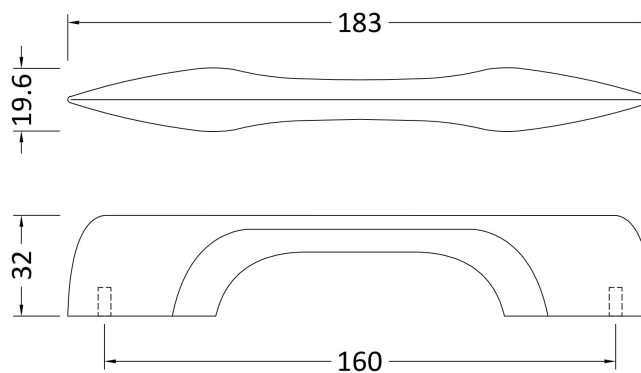

Sales Code: H205

Description: D Shaped Handle 160mm

Product Dimensions

Length (mm):	
Width (mm):	183
Height (mm):	20
Depth (mm):	32
Nett Weight (kg):	0.18

Packaging Dimensions

Height (mm):	30
Width (mm):	20
Depth (mm):	31
Gross Weight (kg):	0.18

Packaging Data

Box Colour:	Polybagged
Box Qty:	1
Label Size:	100 x 50
Label Colour:	White Label
Label Qty:	1

Outer Box Dimensions (If Applicable)

Height (mm):	
Width (mm):	
Length (mm):	
Depth (mm):	
Gross Weight (kg):	
Barcode:	5056211899884

Product Details

Country of Origin:	Turkey
Fitting Instruction:	No
CE & UKCA:	N/A
Product Material:	Zamac
Heating Element Wattage:	Not Applicable
Colour/Finish:	Black
Product Diameter:	20 mm
Connection Size:	160mm Centres