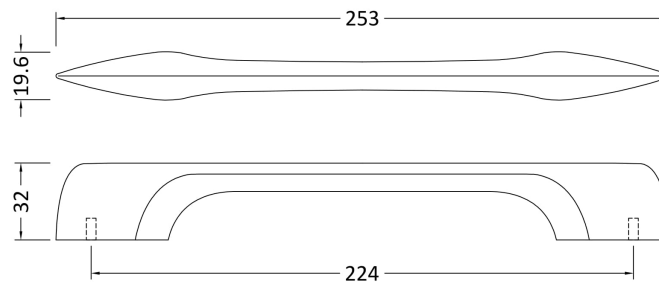

**Sales Code:** H206

**Description:** D Shaped Handle 224mm

**Product Dimensions**

Length (mm):	
Width (mm):	253
Height (mm):	20
Depth (mm):	32
Nett Weight (kg):	0.22

**Packaging Dimensions**

Height (mm):	30
Width (mm):	20
Depth (mm):	31
Gross Weight (kg):	0.22

**Packaging Data**

Box Colour:	Polybagged
Box Qty:	1
Label Size:	100 x 50
Label Colour:	White Label
Label Qty:	1

**Outer Box Dimensions (If Applicable)**

Height (mm):	
Width (mm):	
Length (mm):	
Depth (mm):	
Gross Weight (kg):	
Barcode:	5056211899860

**Product Details**

Country of Origin:	Turkey
Fitting Instruction:	No
CE & UKCA:	N/A
Product Material:	Zamac
Heating Element Wattage:	Not Applicable
Colour/Finish:	Black
Product Diameter:	20 mm
Connection Size:	224mm Centres