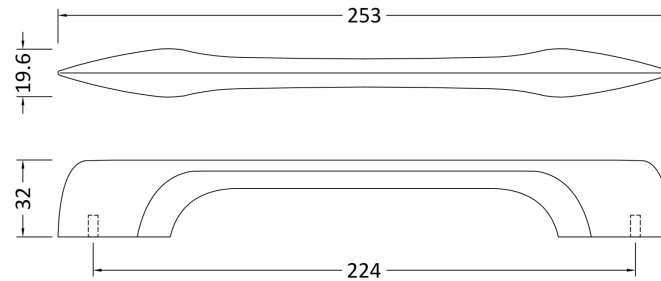

**Sales Code:** H206

**Description:** D Shaped Handle 224mm

**Product Dimensions**

|                   |      |
|-------------------|------|
| Length (mm):      |      |
| Width (mm):       | 253  |
| Height (mm):      | 20   |
| Depth (mm):       | 32   |
| Nett Weight (kg): | 0.22 |

**Packaging Dimensions**

|                    |      |
|--------------------|------|
| Height (mm):       | 30   |
| Width (mm):        | 20   |
| Depth (mm):        | 31   |
| Gross Weight (kg): | 0.22 |

**Outer Box Dimensions (If Applicable)**

|                    |               |
|--------------------|---------------|
| Height (mm):       |               |
| Width (mm):        |               |
| Length (mm):       |               |
| Depth (mm):        |               |
| Gross Weight (kg): |               |
| Barcode:           | 5056211899860 |

**Product Details**

|                          |                |
|--------------------------|----------------|
| Country of Origin:       | Turkey         |
| Fitting Instruction:     | No             |
| CE & UKCA:               | N/A            |
| Product Material:        | Zamac          |
| Heating Element Wattage: | Not Applicable |
| Colour/Finish:           | Black          |
| Product Diameter:        | 20 mm          |
| Connection Size:         | 224mm Centres  |