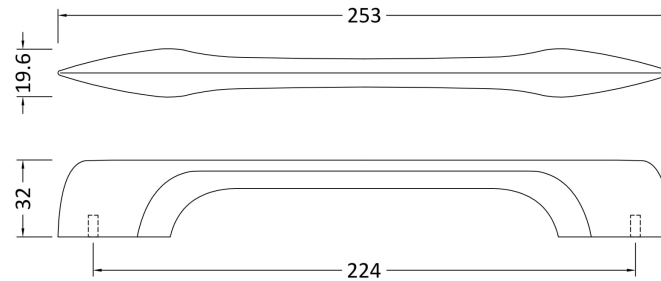

Sales Code: H206

Description: D Shaped Handle 224mm

Product Dimensions

Length (mm):	
Width (mm):	253
Height (mm):	20
Depth (mm):	32
Nett Weight (kg):	0.22

Packaging Dimensions

Height (mm):	30
Width (mm):	20
Depth (mm):	31
Gross Weight (kg):	0.22

Packaging Data

Box Colour:	Polybagged
Box Qty:	1
Label Size:	100 x 50
Label Colour:	White Label
Label Qty:	1

Outer Box Dimensions (If Applicable)

Height (mm):	
Width (mm):	
Length (mm):	
Depth (mm):	
Gross Weight (kg):	
Barcode:	5056211899860

Product Details

Country of Origin:	Turkey
Fitting Instruction:	No
CE & UKCA:	N/A
Product Material:	Zamac
Heating Element Wattage:	Not Applicable
Colour/Finish:	Black
Product Diameter:	20 mm
Connection Size:	224mm Centres