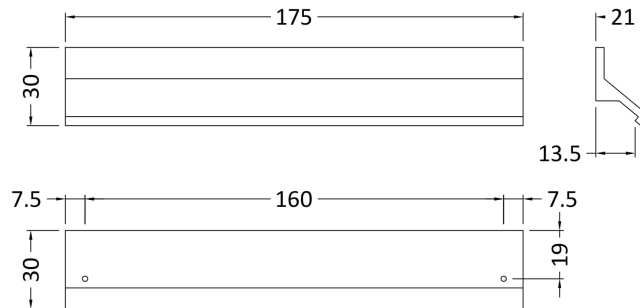

Sales Code: H207

Description: Profile Handle 160mm

Product Dimensions

Length (mm):	
Width (mm):	175
Height (mm):	30
Depth (mm):	30
Nett Weight (kg):	0.09

Packaging Dimensions

Height (mm):	30
Width (mm):	20
Depth (mm):	41
Gross Weight (kg):	0.09

Packaging Data

Box Colour:	Polybagged
Box Qty:	1
Label Size:	100 x 50
Label Colour:	White Label
Label Qty:	1

Outer Box Dimensions (If Applicable)

Height (mm):	
Width (mm):	
Length (mm):	
Depth (mm):	
Gross Weight (kg):	
Barcode:	5056211899846

Product Details

Country of Origin:	Turkey
Fitting Instruction:	No
CE & UKCA:	N/A
Product Material:	Aluminium
Heating Element Wattage:	Not Applicable
Colour/Finish:	Black
Product Diameter:	N/A
Connection Size:	160mm Centres