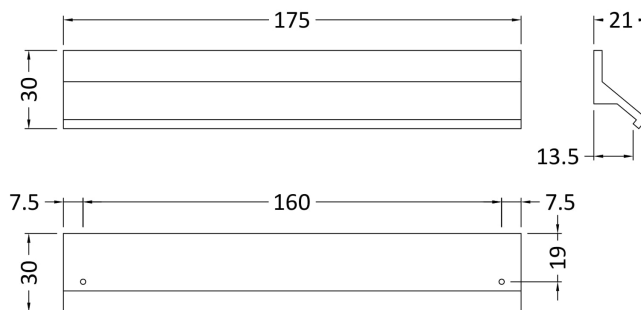

### Product Dimensions

Length (mm):	
Width (mm):	175
Height (mm):	30
Depth (mm):	30
Nett Weight (kg):	0.09

### Packaging Dimensions

Height (mm):	30
Width (mm):	20
Depth (mm):	41
Gross Weight (kg):	0.09

### Outer Box Dimensions (If Applicable)

Height (mm):	
Width (mm):	
Length (mm):	
Depth (mm):	
Gross Weight (kg):	
Barcode:	5056211899846

### Product Details

Country of Origin:	Turkey
Fitting Instruction:	No
CE & UKCA:	N/A
Product Material:	Aluminium
Heating Element Wattage:	Not Applicable
Colour/Finish:	Black
Product Diameter:	N/A
Connection Size:	160mm Centres