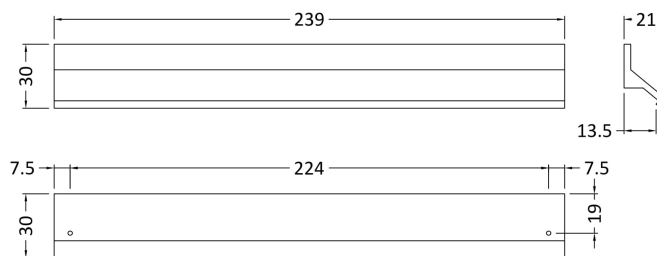

Sales Code: H208

Description: Profile Handle 224mm

Product Dimensions

Length (mm):	
Width (mm):	239
Height (mm):	30
Depth (mm):	30
Nett Weight (kg):	0.12

Packaging Dimensions

Height (mm):	30
Width (mm):	20
Depth (mm):	41
Gross Weight (kg):	0.12

Packaging Data

Box Colour:	Polybagged
Box Qty:	1
Label Size:	100 x 50
Label Colour:	White Label
Label Qty:	1

Outer Box Dimensions (If Applicable)

Height (mm):	
Width (mm):	
Length (mm):	
Depth (mm):	
Gross Weight (kg):	
Barcode:	5056211899822

Product Details

Country of Origin:	Turkey
Fitting Instruction:	No
CE & UKCA:	N/A
Product Material:	Aluminium
Heating Element Wattage:	Not Applicable
Colour/Finish:	Black
Product Diameter:	N/A
Connection Size:	224mm