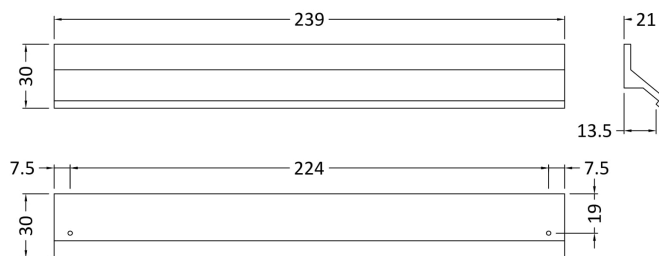

**Sales Code:** H208

**Description:** Profile Handle 224mm

**Product Dimensions**

Length (mm):	
Width (mm):	239
Height (mm):	30
Depth (mm):	30
Nett Weight (kg):	0.12

**Packaging Dimensions**

Height (mm):	30
Width (mm):	20
Depth (mm):	41
Gross Weight (kg):	0.12

**Packaging Data**

Box Colour:	Polybagged
Box Qty:	1
Label Size:	100 x 50
Label Colour:	White Label
Label Qty:	1

**Outer Box Dimensions (If Applicable)**

Height (mm):	
Width (mm):	
Length (mm):	
Depth (mm):	
Gross Weight (kg):	
Barcode:	5056211899822

**Product Details**

Country of Origin:	Turkey
Fitting Instruction:	No
CE & UKCA:	N/A
Product Material:	Aluminium
Heating Element Wattage:	Not Applicable
Colour/Finish:	Black
Product Diameter:	N/A
Connection Size:	224mm