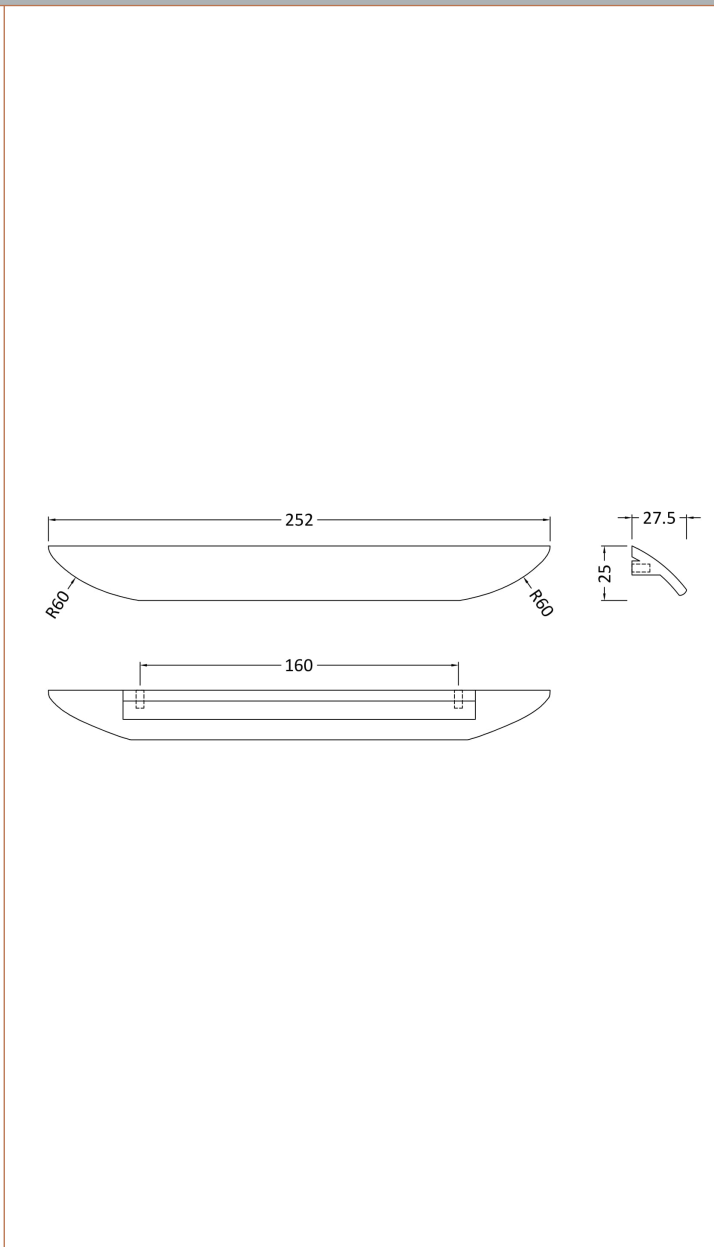

Sales Code: H209

Description: Finger Pull Handle 160mm

Product Dimensions	
Length (mm):	
Width (mm):	252
Height (mm):	25
Depth (mm):	28
Nett Weight (kg):	0.96
Packaging Dimensions	
Height (mm):	30
Width (mm):	20
Depth (mm):	41
Gross Weight (kg):	0.96
Packaging Data	
Box Colour:	Polybagged
Box Qty:	1
Label Size:	100 x 50
Label Colour:	White Label
Label Qty:	1
Outer Box Dimensions (If Applicable)	
Height (mm):	
Width (mm):	
Length (mm):	
Depth (mm):	
Gross Weight (kg):	
Barcode:	5056211899808
Product Details	
Country of Origin:	Turkey
Fitting Instruction:	No
CE & UKCA:	N/A
Product Material:	Aluminium
Heating Element Wattage:	Not Applicable
Colour/Finish:	Black
Product Diameter:	N/A
Connection Size:	160mm Centres