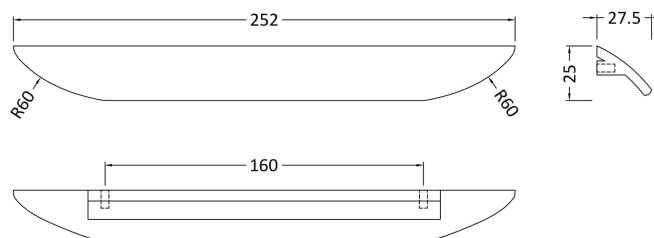

Sales Code: H209

Description: Finger Pull Handle 160mm

Product Dimensions

Length (mm):	
Width (mm):	252
Height (mm):	25
Depth (mm):	28
Nett Weight (kg):	0.96

Packaging Dimensions

Height (mm):	30
Width (mm):	20
Depth (mm):	41
Gross Weight (kg):	0.96

Packaging Data

Box Colour:	Polybagged
Box Qty:	1
Label Size:	100 x 50
Label Colour:	White Label
Label Qty:	1

Outer Box Dimensions (If Applicable)

Height (mm):	
Width (mm):	
Length (mm):	
Depth (mm):	
Gross Weight (kg):	
Barcode:	5056211899808

Product Details

Country of Origin:	Turkey
Fitting Instruction:	No
CE & UKCA:	N/A
Product Material:	Aluminium
Heating Element Wattage:	Not Applicable
Colour/Finish:	Black
Product Diameter:	N/A
Connection Size:	160mm Centres