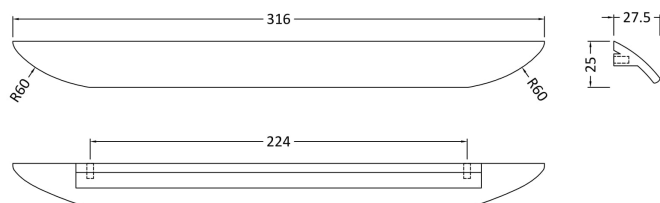

**Sales Code:** H210

**Description:** Finger Pull Handle 224mm

**Product Dimensions**

Length (mm):	
Width (mm):	316
Height (mm):	25
Depth (mm):	28
Nett Weight (kg):	0.12

**Packaging Dimensions**

Height (mm):	30
Width (mm):	20
Depth (mm):	41
Gross Weight (kg):	0.12

**Packaging Data**

Box Colour:	Polybagged
Box Qty:	1
Label Size:	100 x 50
Label Colour:	White Label
Label Qty:	1

**Outer Box Dimensions (If Applicable)**

Height (mm):	
Width (mm):	
Length (mm):	
Depth (mm):	
Gross Weight (kg):	
Barcode:	5056211899495

**Product Details**

Country of Origin:	Turkey
Fitting Instruction:	No
CE & UKCA:	N/A
Product Material:	Aluminium
Heating Element Wattage:	Not Applicable
Colour/Finish:	Black
Product Diameter:	N/A
Connection Size:	224 mm