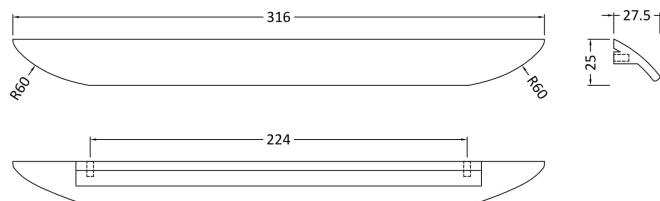

Sales Code: H210

Description: Finger Pull Handle 224mm

Product Dimensions

Length (mm):	
Width (mm):	316
Height (mm):	25
Depth (mm):	28
Nett Weight (kg):	0.12

Packaging Dimensions

Height (mm):	30
Width (mm):	20
Depth (mm):	41
Gross Weight (kg):	0.12

Packaging Data

Box Colour:	Polybagged
Box Qty:	1
Label Size:	100 x 50
Label Colour:	White Label
Label Qty:	1

Outer Box Dimensions (If Applicable)

Height (mm):	
Width (mm):	
Length (mm):	
Depth (mm):	
Gross Weight (kg):	
Barcode:	5056211899495

Product Details

Country of Origin:	Turkey
Fitting Instruction:	No
CE & UKCA:	N/A
Product Material:	Aluminium
Heating Element Wattage:	Not Applicable
Colour/Finish:	Black
Product Diameter:	N/A
Connection Size:	224 mm