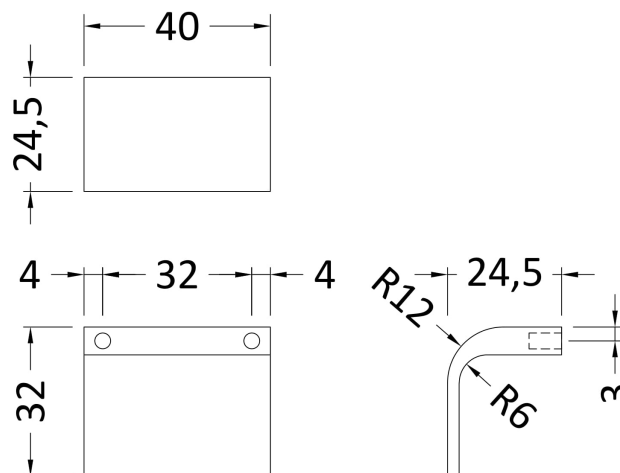

Sales Code: H212

Description: Square Drop Handle

Product Dimensions

Length (mm):	
Width (mm):	40
Height (mm):	32
Depth (mm):	25
Nett Weight (kg):	0.02

Packaging Dimensions

Height (mm):	30
Width (mm):	20
Depth (mm):	41
Gross Weight (kg):	0.02

Packaging Data

Box Colour:	Polybagged
Box Qty:	1
Label Size:	100 x 50
Label Colour:	White Label
Label Qty:	1

Outer Box Dimensions (If Applicable)

Height (mm):	
Width (mm):	
Length (mm):	
Depth (mm):	
Gross Weight (kg):	
Barcode:	5056211899464

Product Details

Country of Origin:	Turkey
Fitting Instruction:	No
CE & UKCA:	N/A
Product Material:	Aluminium
Heating Element Wattage:	Not Applicable
Colour/Finish:	Black
Product Diameter:	N/A
Connection Size:	N/A