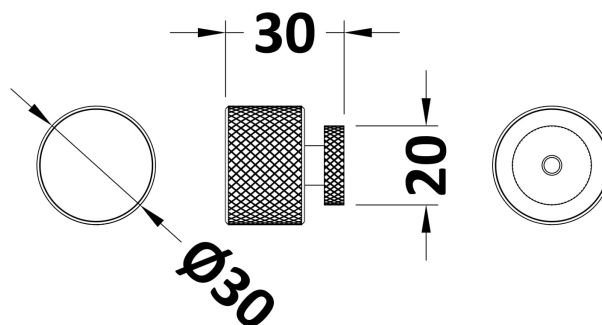

Sales Code: H214

Description: Knurled Knob Handle

Product Dimensions

Length (mm):	
Width (mm):	30
Height (mm):	30
Depth (mm):	30
Nett Weight (kg):	0.02

Packaging Dimensions

Height (mm):	30
Width (mm):	20
Depth (mm):	41
Gross Weight (kg):	0.02

Packaging Data

Box Colour:	Polybagged
Box Qty:	1
Label Size:	100 x 50
Label Colour:	White Label
Label Qty:	1

Outer Box Dimensions (If Applicable)

Height (mm):	
Width (mm):	
Length (mm):	
Depth (mm):	
Gross Weight (kg):	
Barcode:	5056462601526

Product Details

Country of Origin:	China
Fitting Instruction:	No
CE & UKCA:	N/A
Product Material:	Aluminium
Heating Element Wattage:	Not Applicable
Colour/Finish:	Black
Product Diameter:	30 mm
Connection Size:	N/A