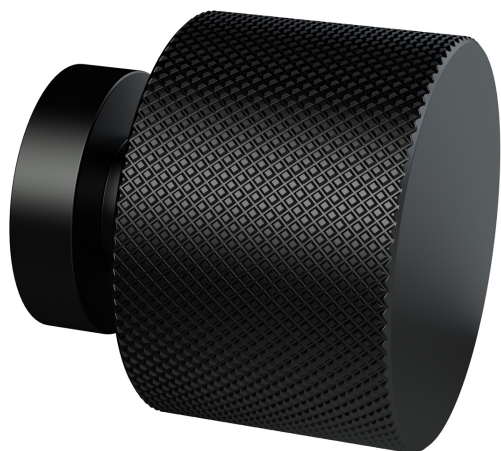

Sales Code: H214

Description: Knurled Knob Handle

Product Dimensions

Length (mm):	
Width (mm):	30
Height (mm):	30
Depth (mm):	30
Nett Weight (kg):	0.02

Packaging Dimensions

Height (mm):	30
Width (mm):	20
Depth (mm):	41
Gross Weight (kg):	0.02

Packaging Data

Box Colour:	Polybagged
Box Qty:	1
Label Size:	100 x 50
Label Colour:	White Label
Label Qty:	1

Outer Box Dimensions (If Applicable)

Height (mm):	
Width (mm):	
Length (mm):	
Depth (mm):	
Gross Weight (kg):	
Barcode:	5056462601526

Product Details

Country of Origin:	China
Fitting Instruction:	No
CE & UKCA:	N/A
Product Material:	Aluminium
Heating Element Wattage:	Not Applicable
Colour/Finish:	Black
Product Diameter:	30 mm
Connection Size:	N/A