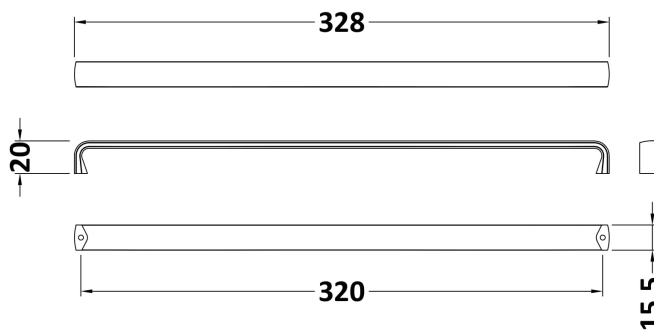

Sales Code: H220

Description: 328mm D Handle (320mm Ctr)

Product Dimensions

Length (mm):	
Width (mm):	328
Height (mm):	20
Depth (mm):	16
Nett Weight (kg):	0.07

Packaging Dimensions

Height (mm):	30
Width (mm):	20
Depth (mm):	41
Gross Weight (kg):	0.07

Packaging Data

Box Colour:	Polybagged
Box Qty:	1
Label Size:	100 x 50
Label Colour:	White Label
Label Qty:	1

Outer Box Dimensions (If Applicable)

Height (mm):	
Width (mm):	
Length (mm):	
Depth (mm):	
Gross Weight (kg):	
Barcode:	5056462661278

Product Details

Country of Origin:	China
Fitting Instruction:	No
CE & UKCA:	
Product Material:	Stainless Steel
Heating Element Wattage:	
Colour/Finish:	Black
Product Diameter:	
Connection Size:	