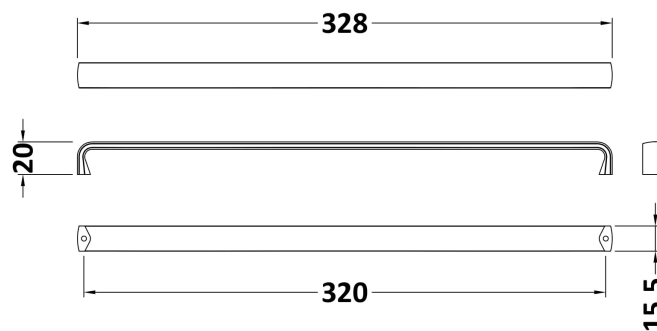

**Sales Code:** H220

**Description:** 328mm D Handle (320mm Ctr)

**Product Dimensions**

Length (mm):	
Width (mm):	328
Height (mm):	20
Depth (mm):	16
Nett Weight (kg):	0.07

**Packaging Dimensions**

Height (mm):	30
Width (mm):	20
Depth (mm):	41
Gross Weight (kg):	0.07

**Packaging Data**

Box Colour:	Polybagged
Box Qty:	1
Label Size:	100 x 50
Label Colour:	White Label
Label Qty:	1

**Outer Box Dimensions (If Applicable)**

Height (mm):	
Width (mm):	
Length (mm):	
Depth (mm):	
Gross Weight (kg):	
Barcode:	5056462661278

**Product Details**

Country of Origin:	China
Fitting Instruction:	No
CE & UKCA:	
Product Material:	Stainless Steel
Heating Element Wattage:	
Colour/Finish:	Black
Product Diameter:	
Connection Size:	