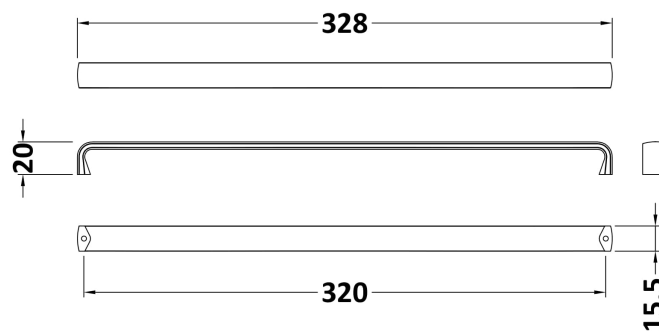

Sales Code: H220

Description: 328mm D Handle (320mm Ctr)

Product Dimensions

Length (mm):	
Width (mm):	328
Height (mm):	20
Depth (mm):	16
Nett Weight (kg):	0.07

Packaging Dimensions

Height (mm):	30
Width (mm):	20
Depth (mm):	41
Gross Weight (kg):	0.07

Packaging Data

Box Colour:	Polybagged
Box Qty:	1
Label Size:	100 x 50
Label Colour:	White Label
Label Qty:	1

Outer Box Dimensions (If Applicable)

Height (mm):	
Width (mm):	
Length (mm):	
Depth (mm):	
Gross Weight (kg):	
Barcode:	5056462661278

Product Details

Country of Origin:	China
Fitting Instruction:	No
CE & UKCA:	
Product Material:	Stainless Steel
Heating Element Wattage:	
Colour/Finish:	Black
Product Diameter:	
Connection Size:	