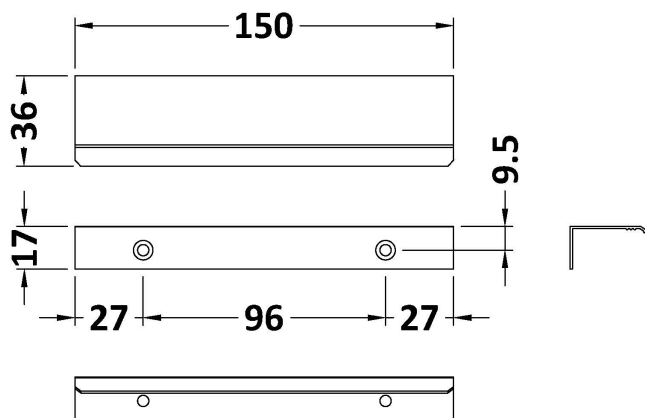

Sales Code: H224

Description: Finger Pull Handle 150mm

Product Dimensions

Length (mm):	
Width (mm):	150
Height (mm):	17
Depth (mm):	36
Nett Weight (kg):	0.96

Packaging Dimensions

Height (mm):	150
Width (mm):	20
Depth (mm):	30
Gross Weight (kg):	0.96

Packaging Data

Box Colour:	Polybagged
Box Qty:	1
Label Size:	100 x 50
Label Colour:	White Label
Label Qty:	1

Outer Box Dimensions (If Applicable)

Height (mm):	
Width (mm):	
Length (mm):	
Depth (mm):	
Gross Weight (kg):	
Barcode:	5056462656502

Product Details

Country of Origin:	China
Fitting Instruction:	No
CE & UKCA:	N/A
Product Material:	Aluminium
Heating Element Wattage:	Not Applicable
Colour/Finish:	Black
Product Diameter:	N/A
Connection Size:	96 mm