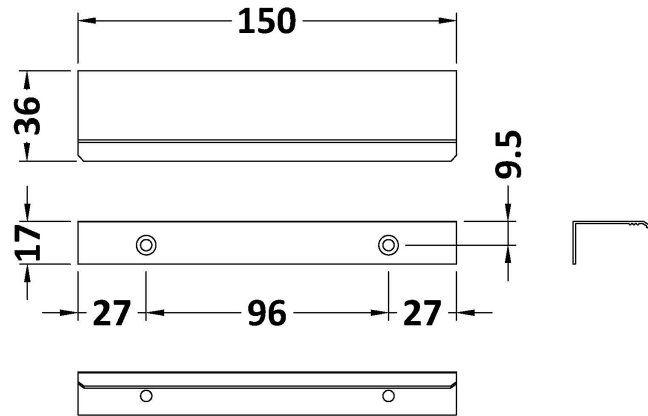

Sales Code: H224

Description: Finger Pull Handle 150mm

Product Dimensions

Length (mm):	
Width (mm):	150
Height (mm):	17
Depth (mm):	36
Nett Weight (kg):	0.96

Packaging Dimensions

Height (mm):	150
Width (mm):	20
Depth (mm):	30
Gross Weight (kg):	0.96

Packaging Data

Box Colour:	Polybagged
Box Qty:	1
Label Size:	100 x 50
Label Colour:	White Label
Label Qty:	1

Outer Box Dimensions (If Applicable)

Height (mm):	
Width (mm):	
Length (mm):	
Depth (mm):	
Gross Weight (kg):	
Barcode:	5056462656502

Product Details

Country of Origin:	China
Fitting Instruction:	No
CE & UKCA:	N/A
Product Material:	Aluminium
Heating Element Wattage:	Not Applicable
Colour/Finish:	Black
Product Diameter:	N/A
Connection Size:	96 mm