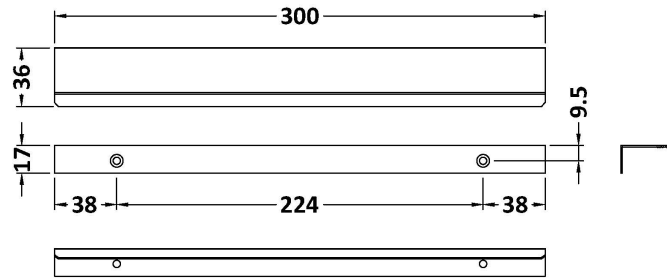

Sales Code: H225

Description: Finger Pull Handle 300mm

Product Dimensions

| | |
|-------------------|-----|
| Length (mm): | |
| Width (mm): | 300 |
| Height (mm): | 17 |
| Depth (mm): | 36 |
| Nett Weight (kg): | 1.2 |

Packaging Dimensions

| | |
|--------------------|-----|
| Height (mm): | 300 |
| Width (mm): | 20 |
| Depth (mm): | 30 |
| Gross Weight (kg): | 1.2 |

Packaging Data

| | |
|---------------|-------------|
| Box Colour: | Polybagged |
| Box Qty: | 1 |
| Label Size: | 100 x 50 |
| Label Colour: | White Label |
| Label Qty: | 1 |

Outer Box Dimensions (If Applicable)

| | |
|--------------------|---------------|
| Height (mm): | |
| Width (mm): | |
| Length (mm): | |
| Depth (mm): | |
| Gross Weight (kg): | |
| Barcode: | 5056462656533 |

Product Details

| | |
|--------------------------|----------------|
| Country of Origin: | China |
| Fitting Instruction: | No |
| CE & UKCA: | N/A |
| Product Material: | Aluminium |
| Heating Element Wattage: | Not Applicable |
| Colour/Finish: | Black |
| Product Diameter: | N/A |
| Connection Size: | 224 mm |