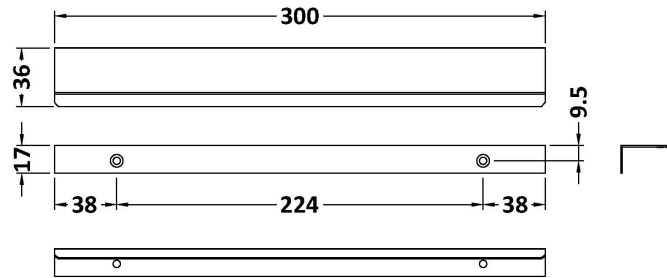

Sales Code: H225

Description: Finger Pull Handle 300mm

Product Dimensions

Length (mm):	
Width (mm):	300
Height (mm):	17
Depth (mm):	36
Nett Weight (kg):	1.2

Packaging Dimensions

Height (mm):	300
Width (mm):	20
Depth (mm):	30
Gross Weight (kg):	1.2

Packaging Data

Box Colour:	Polybagged
Box Qty:	1
Label Size:	100 x 50
Label Colour:	White Label
Label Qty:	1

Outer Box Dimensions (If Applicable)

Height (mm):	
Width (mm):	
Length (mm):	
Depth (mm):	
Gross Weight (kg):	
Barcode:	5056462656533

Product Details

Country of Origin:	China
Fitting Instruction:	No
CE & UKCA:	N/A
Product Material:	Aluminium
Heating Element Wattage:	Not Applicable
Colour/Finish:	Black
Product Diameter:	N/A
Connection Size:	224 mm