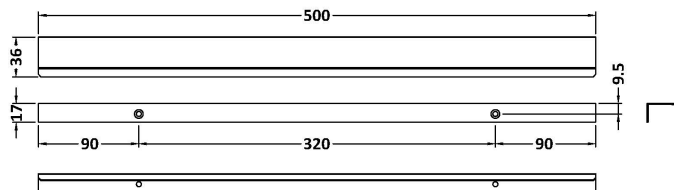

Sales Code: H226

Description: Finger Pull Handle 500mm

Product Dimensions

Length (mm):	
Width (mm):	80
Height (mm):	17
Depth (mm):	36
Nett Weight (kg):	1.3

Packaging Dimensions

Height (mm):	50
Width (mm):	20
Depth (mm):	30
Gross Weight (kg):	1.3

Packaging Data

Box Colour:	Polybagged
Box Qty:	1
Label Size:	100 x 50
Label Colour:	White Label
Label Qty:	1

Outer Box Dimensions (If Applicable)

Height (mm):	
Width (mm):	
Length (mm):	
Depth (mm):	
Gross Weight (kg):	
Barcode:	5056462656564

Product Details

Country of Origin:	China
Fitting Instruction:	No
CE & UKCA:	N/A
Product Material:	Aluminium
Heating Element Wattage:	Not Applicable
Colour/Finish:	Black
Product Diameter:	N/A
Connection Size:	320 mm