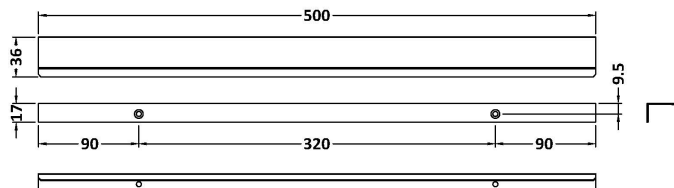

Sales Code: H226

Description: Finger Pull Handle 500mm

Product Dimensions

Length (mm):	
Width (mm):	36
Height (mm):	17
Depth (mm):	320
Nett Weight (kg):	1.3

Packaging Dimensions

Height (mm):	50
Width (mm):	20
Depth (mm):	30
Gross Weight (kg):	1.3

Packaging Data

Box Colour:	Polybagged
Box Qty:	1
Label Size:	100 x 50
Label Colour:	White Label
Label Qty:	1

Outer Box Dimensions (If Applicable)

Height (mm):	
Width (mm):	
Length (mm):	
Depth (mm):	
Gross Weight (kg):	
Barcode:	5056462656564

Product Details

Country of Origin:	China
Fitting Instruction:	No
CE & UKCA:	N/A
Product Material:	Aluminium
Heating Element Wattage:	Not Applicable
Colour/Finish:	Black
Product Diameter:	N/A
Connection Size:	320 mm