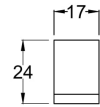

Sales Code: H251

Description: Handle

Product Dimensions

Length (mm):	
Width (mm):	17
Height (mm):	192
Depth (mm):	24
Nett Weight (kg):	0.5

Packaging Dimensions

Height (mm):	180
Width (mm):	30
Depth (mm):	20
Gross Weight (kg):	0.5

Packaging Data

Box Colour:	Polybagged
Box Qty:	1
Label Size:	100 x 50
Label Colour:	White Label
Label Qty:	1

Outer Box Dimensions (If Applicable)

Height (mm):	
Width (mm):	
Length (mm):	
Depth (mm):	
Gross Weight (kg):	
Barcode:	5056211865193

Product Details

Country of Origin:	United Kingdom
Fitting Instruction:	No
CE & UKCA:	N/A
Product Material:	Brass
Heating Element Wattage:	Not Applicable
Colour/Finish:	Chrome
Product Diameter:	N/A
Connection Size:	128 Centres