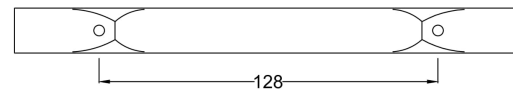

Sales Code: H251

Description: Handle

Product Dimensions

Length (mm):	
Width (mm):	17
Height (mm):	192
Depth (mm):	24
Nett Weight (kg):	0.5

Packaging Dimensions

Height (mm):	180
Width (mm):	30
Depth (mm):	20
Gross Weight (kg):	0.5

Packaging Data

Box Colour:	Polybagged
Box Qty:	1
Label Size:	100 x 50
Label Colour:	White Label
Label Qty:	1

Outer Box Dimensions (If Applicable)

Height (mm):	
Width (mm):	
Length (mm):	
Depth (mm):	
Gross Weight (kg):	
Barcode:	5056211865193

Product Details

Country of Origin:	United Kingdom
Fitting Instruction:	No
CE & UKCA:	N/A
Product Material:	Brass
Heating Element Wattage:	Not Applicable
Colour/Finish:	Chrome
Product Diameter:	N/A
Connection Size:	128 Centres