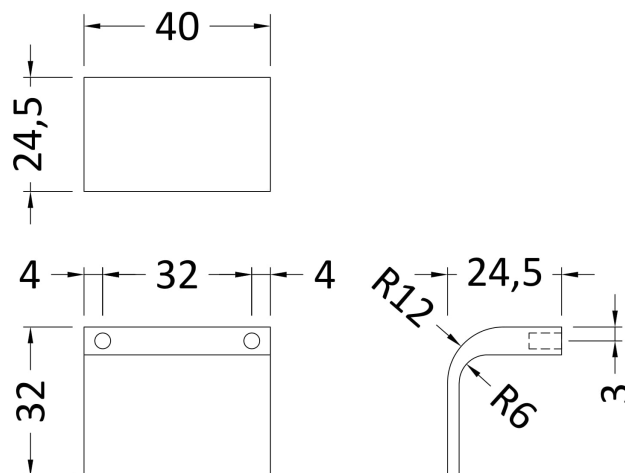

Sales Code: H312

Description: Square Drop Handle

Product Dimensions

Length (mm):	
Width (mm):	40
Height (mm):	32
Depth (mm):	25
Nett Weight (kg):	0.02

Packaging Dimensions

Height (mm):	30
Width (mm):	20
Depth (mm):	41
Gross Weight (kg):	0.02

Packaging Data

Box Colour:	Polybagged
Box Qty:	1
Label Size:	100 x 50
Label Colour:	White Label
Label Qty:	1

Outer Box Dimensions (If Applicable)

Height (mm):	
Width (mm):	
Length (mm):	
Depth (mm):	
Gross Weight (kg):	
Barcode:	5056211899457

Product Details

Country of Origin:	Turkey
Fitting Instruction:	No
CE & UKCA:	N/A
Product Material:	Aluminium
Heating Element Wattage:	Not Applicable
Colour/Finish:	Brushed Brass
Product Diameter:	N/A
Connection Size:	N/A