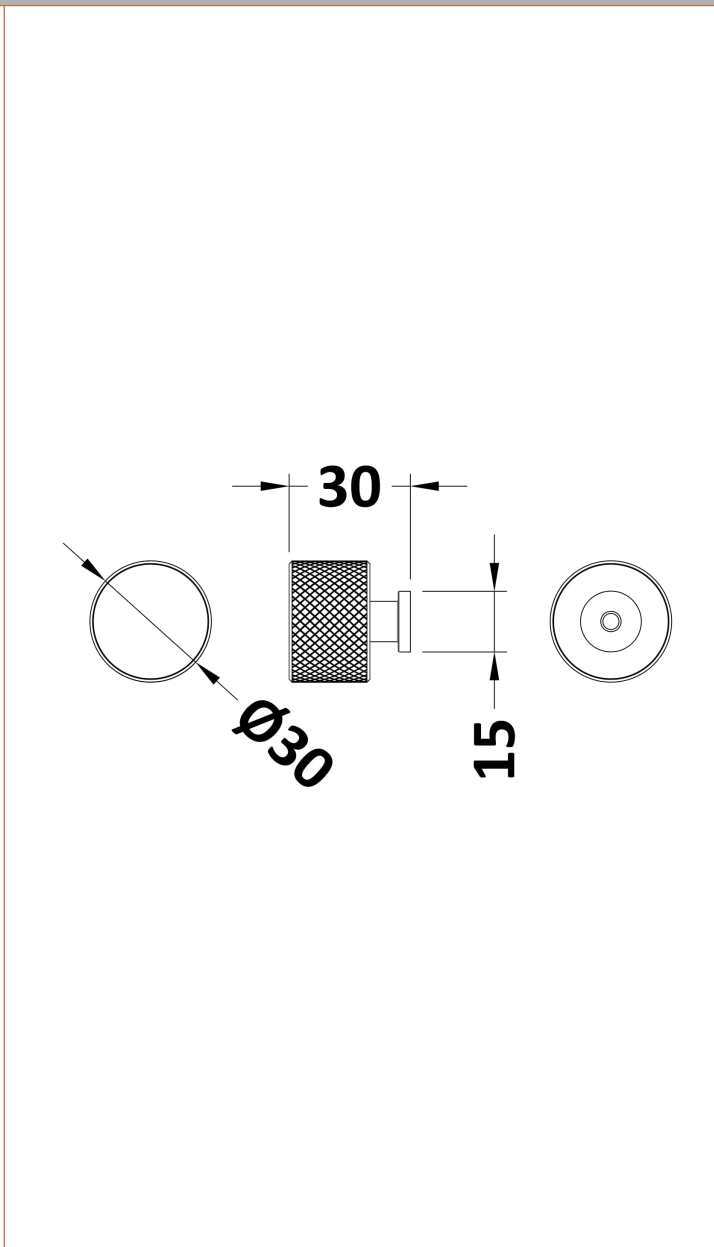

Sales Code: H314

Description: Knurled Knob Handle

Product Dimensions

Length (mm):	
Width (mm):	30
Height (mm):	30
Depth (mm):	30
Nett Weight (kg):	0.02

Packaging Dimensions

Height (mm):	30
Width (mm):	20
Depth (mm):	41
Gross Weight (kg):	0.02

Packaging Data

Box Colour:	Polybagged
Box Qty:	1
Label Size:	100 x 50
Label Colour:	White Label
Label Qty:	1

Outer Box Dimensions (If Applicable)

Height (mm):	
Width (mm):	
Length (mm):	
Depth (mm):	
Gross Weight (kg):	
Barcode:	5056462601533

Product Details

Country of Origin:	China
Fitting Instruction:	No
CE & UKCA:	N/A
Product Material:	Aluminium
Heating Element Wattage:	Not Applicable
Colour/Finish:	Brushed Brass
Product Diameter:	30 mm
Connection Size:	N/A