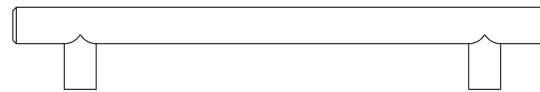

Sales Code: H318

Description: H318 Handle

Product Dimensions

Length (mm):	
Width (mm):	16
Height (mm):	236
Depth (mm):	36
Nett Weight (kg):	2.2

Packaging Dimensions

Height (mm):	290
Width (mm):	50
Depth (mm):	20
Gross Weight (kg):	2.2

Packaging Data

Box Colour:	Polybagged
Box Qty:	1
Label Size:	100 x 50
Label Colour:	White Label
Label Qty:	1

Outer Box Dimensions (If Applicable)

Height (mm):	
Width (mm):	
Length (mm):	
Depth (mm):	
Gross Weight (kg):	
Barcode:	5055369099689

Product Details

Country of Origin:	United Kingdom
Fitting Instruction:	No
CE & UKCA:	N/A
Product Material:	Stainless Steel
Heating Element Wattage:	Not Applicable
Colour/Finish:	Polished Stainless Steel
Product Diameter:	16 mm
Connection Size:	177 Centres