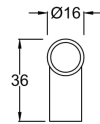

Sales Code: H318

Description: H318 Handle

Product Dimensions

Length (mm):	
Width (mm):	16
Height (mm):	236
Depth (mm):	36
Nett Weight (kg):	2.2

Packaging Dimensions

Height (mm):	290
Width (mm):	50
Depth (mm):	20
Gross Weight (kg):	2.2

Packaging Data

Box Colour:	Polybagged
Box Qty:	1
Label Size:	100 x 50
Label Colour:	White Label
Label Qty:	1

Outer Box Dimensions (If Applicable)

Height (mm):	
Width (mm):	
Length (mm):	
Depth (mm):	
Gross Weight (kg):	
Barcode:	5055369099689

Product Details

Country of Origin:	United Kingdom
Fitting Instruction:	No
CE & UKCA:	N/A
Product Material:	Stainless Steel
Heating Element Wattage:	Not Applicable
Colour/Finish:	Polished Stainless Steel
Product Diameter:	16 mm
Connection Size:	177 Centres