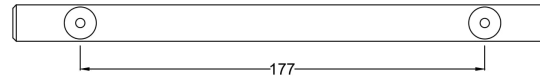

Sales Code: H318

Description: H318 Handle

Product Dimensions

Length (mm):	
Width (mm):	16
Height (mm):	236
Depth (mm):	36
Nett Weight (kg):	2.2

Packaging Dimensions

Height (mm):	290
Width (mm):	50
Depth (mm):	20
Gross Weight (kg):	2.2

Packaging Data

Box Colour:	Polybagged
Box Qty:	1
Label Size:	100 x 50
Label Colour:	White Label
Label Qty:	1

Outer Box Dimensions (If Applicable)

Height (mm):	
Width (mm):	
Length (mm):	
Depth (mm):	
Gross Weight (kg):	
Barcode:	5055369099689

Product Details

Country of Origin:	United Kingdom
Fitting Instruction:	No
CE & UKCA:	N/A
Product Material:	Stainless Steel
Heating Element Wattage:	Not Applicable
Colour/Finish:	Polished Stainless Steel
Product Diameter:	16 mm
Connection Size:	177 Centres