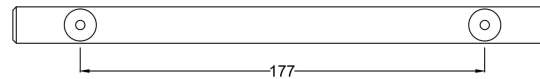

Sales Code: H318

Description: H318 Handle

Product Dimensions

Length (mm):	
Width (mm):	16
Height (mm):	236
Depth (mm):	36
Nett Weight (kg):	2.2

Packaging Dimensions

Height (mm):	290
Width (mm):	50
Depth (mm):	20
Gross Weight (kg):	2.2

Packaging Data

Box Colour:	Polybagged
Box Qty:	1
Label Size:	100 x 50
Label Colour:	White Label
Label Qty:	1

Outer Box Dimensions (If Applicable)

Height (mm):	
Width (mm):	
Length (mm):	
Depth (mm):	
Gross Weight (kg):	
Barcode:	5055369099689

Product Details

Country of Origin:	United Kingdom
Fitting Instruction:	No
CE & UKCA:	N/A
Product Material:	Stainless Steel
Heating Element Wattage:	Not Applicable
Colour/Finish:	Polished Stainless Steel
Product Diameter:	16 mm
Connection Size:	177 Centres