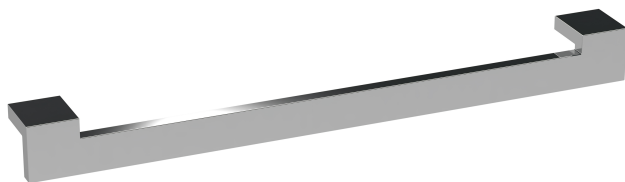

Sales Code: H320B

Description: Drop D Handle 320mm Centres

Product Dimensions

Length (mm):	
Width (mm):	343
Height (mm):	31
Depth (mm):	32
Nett Weight (kg):	0.5

Packaging Dimensions

Height (mm):	343
Width (mm):	32
Depth (mm):	10
Gross Weight (kg):	0.5

Packaging Data

Box Colour:	Polybagged
Box Qty:	1
Label Size:	x
Label Colour:	
Label Qty:	1

Outer Box Dimensions (If Applicable)

Height (mm):	
Width (mm):	
Length (mm):	
Depth (mm):	
Gross Weight (kg):	
Barcode:	5055369061372

Product Details

Country of Origin:	China
Fitting Instruction:	No
CE & UKCA:	N/A
Product Material:	Stainless Steel
Heating Element Wattage:	
Colour/Finish:	Chrome
Product Diameter:	N/A
Connection Size:	320 mm