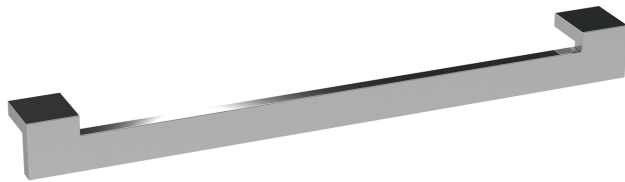

Sales Code: H320B

Description: Drop D Handle 320mm Centres

Product Dimensions

| | |
|-------------------|-----|
| Length (mm): | |
| Width (mm): | 343 |
| Height (mm): | 31 |
| Depth (mm): | 32 |
| Nett Weight (kg): | 0.5 |

Product Details

| | |
|--------------------------|-----------------|
| Country of Origin: | China |
| Fitting Instruction: | No |
| CE & UKCA: | N/A |
| Product Material: | Stainless Steel |
| Heating Element Wattage: | |
| Colour/Finish: | Chrome |
| Product Diameter: | N/A |
| Connection Size: | 320 mm |