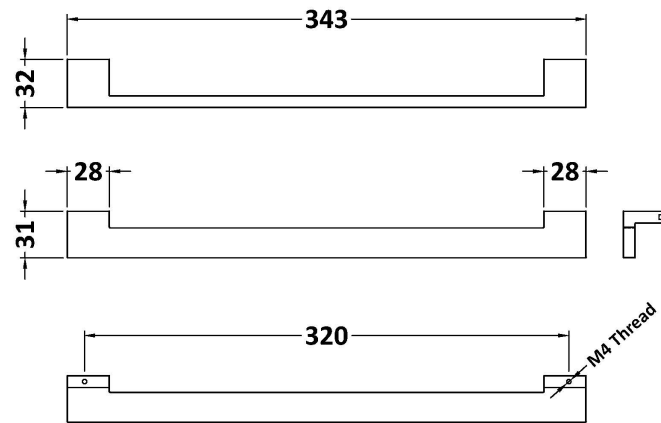

Sales Code: H320B

Description: Drop D Handle 320mm Centres

Product Dimensions

| | |
|-------------------|-----|
| Length (mm): | |
| Width (mm): | 343 |
| Height (mm): | 31 |
| Depth (mm): | 32 |
| Nett Weight (kg): | 0.5 |

Packaging Dimensions

| | |
|--------------------|-----|
| Height (mm): | 343 |
| Width (mm): | 32 |
| Depth (mm): | 10 |
| Gross Weight (kg): | 0.5 |

Packaging Data

| | |
|---------------|------------|
| Box Colour: | Polybagged |
| Box Qty: | 1 |
| Label Size: | x |
| Label Colour: | |
| Label Qty: | 1 |

Outer Box Dimensions (If Applicable)

| | |
|--------------------|---------------|
| Height (mm): | |
| Width (mm): | |
| Length (mm): | |
| Depth (mm): | |
| Gross Weight (kg): | |
| Barcode: | 5055369061372 |

Product Details

| | |
|--------------------------|-----------------|
| Country of Origin: | China |
| Fitting Instruction: | No |
| CE & UKCA: | N/A |
| Product Material: | Stainless Steel |
| Heating Element Wattage: | |
| Colour/Finish: | Chrome |
| Product Diameter: | N/A |
| Connection Size: | 320 mm |