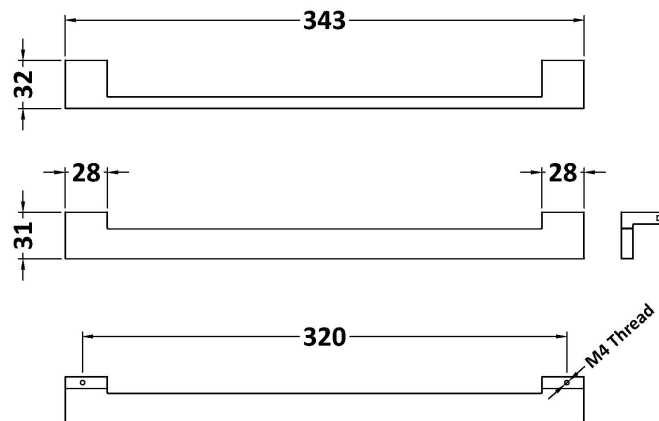

Sales Code: H320B

Description: Drop D Handle 320mm Centres

Product Dimensions

Length (mm):	
Width (mm):	343
Height (mm):	31
Depth (mm):	32
Nett Weight (kg):	0.5

Packaging Dimensions

Height (mm):	343
Width (mm):	32
Depth (mm):	10
Gross Weight (kg):	0.5

Packaging Data

Box Colour:	Polybagged
Box Qty:	1
Label Size:	x
Label Colour:	
Label Qty:	1

Outer Box Dimensions (If Applicable)

Height (mm):	
Width (mm):	
Length (mm):	
Depth (mm):	
Gross Weight (kg):	
Barcode:	5055369061372

Product Details

Country of Origin:	China
Fitting Instruction:	No
CE & UKCA:	N/A
Product Material:	Stainless Steel
Heating Element Wattage:	
Colour/Finish:	Chrome
Product Diameter:	N/A
Connection Size:	320 mm