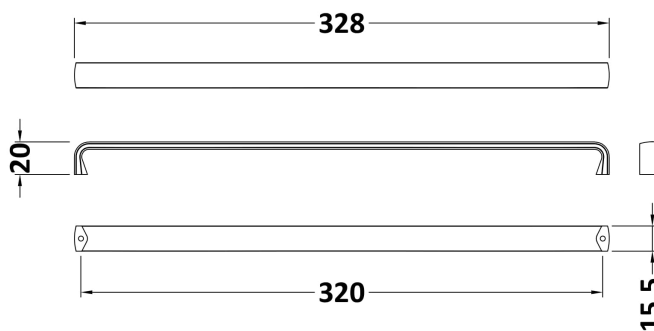

**Sales Code:** H320

**Description:** 328mm D Handle (320mm Ctr)

**Product Dimensions**

Length (mm):	
Width (mm):	328
Height (mm):	20
Depth (mm):	16
Nett Weight (kg):	0.07

**Packaging Dimensions**

Height (mm):	30
Width (mm):	20
Depth (mm):	41
Gross Weight (kg):	0.07

**Packaging Data**

Box Colour:	Polybagged
Box Qty:	1
Label Size:	100 x 50
Label Colour:	White Label
Label Qty:	1

**Outer Box Dimensions (If Applicable)**

Height (mm):	
Width (mm):	
Length (mm):	
Depth (mm):	
Gross Weight (kg):	
Barcode:	5056462661261

**Product Details**

Country of Origin:	China
Fitting Instruction:	No
CE & UKCA:	
Product Material:	Stainless Steel
Heating Element Wattage:	
Colour/Finish:	Brushed Brass
Product Diameter:	
Connection Size:	