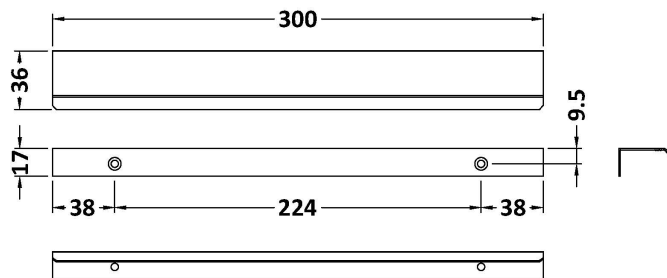

Sales Code: H325

Description: Finger Pull Handle 300mm

Product Dimensions

Length (mm):	
Width (mm):	300
Height (mm):	17
Depth (mm):	36
Nett Weight (kg):	1.2

Packaging Dimensions

Height (mm):	300
Width (mm):	20
Depth (mm):	30
Gross Weight (kg):	1.2

Packaging Data

Box Colour:	Polybagged
Box Qty:	1
Label Size:	100 x 50
Label Colour:	White Label
Label Qty:	1

Outer Box Dimensions (If Applicable)

Height (mm):	
Width (mm):	
Length (mm):	
Depth (mm):	
Gross Weight (kg):	
Barcode:	5056462656526

Product Details

Country of Origin:	China
Fitting Instruction:	No
CE & UKCA:	N/A
Product Material:	Aluminium
Heating Element Wattage:	Not Applicable
Colour/Finish:	Brushed Brass
Product Diameter:	N/A
Connection Size:	224 mm