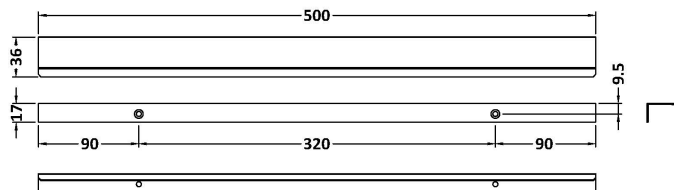

Sales Code: H326

Description: Finger Pull Handle 500mm

Product Dimensions

Length (mm):	
Width (mm):	36
Height (mm):	17
Depth (mm):	36
Nett Weight (kg):	1.3

Packaging Dimensions

Height (mm):	50
Width (mm):	20
Depth (mm):	30
Gross Weight (kg):	1.3

Packaging Data

Box Colour:	Polybagged
Box Qty:	1
Label Size:	100 x 50
Label Colour:	White Label
Label Qty:	1

Outer Box Dimensions (If Applicable)

Height (mm):	
Width (mm):	
Length (mm):	
Depth (mm):	
Gross Weight (kg):	
Barcode:	5056462656557

Product Details

Country of Origin:	China
Fitting Instruction:	No
CE & UKCA:	N/A
Product Material:	Aluminium
Heating Element Wattage:	Not Applicable
Colour/Finish:	Brushed Brass
Product Diameter:	N/A
Connection Size:	320 mm