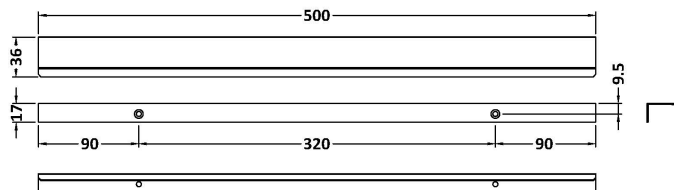

**Sales Code:** H326

**Description:** Finger Pull Handle 500mm

**Product Dimensions**

Length (mm):	
Width (mm):	36
Height (mm):	17
Depth (mm):	36
Nett Weight (kg):	1.3

**Packaging Dimensions**

Height (mm):	50
Width (mm):	20
Depth (mm):	30
Gross Weight (kg):	1.3

**Packaging Data**

Box Colour:	Polybagged
Box Qty:	1
Label Size:	100 x 50
Label Colour:	White Label
Label Qty:	1

**Outer Box Dimensions (If Applicable)**

Height (mm):	
Width (mm):	
Length (mm):	
Depth (mm):	
Gross Weight (kg):	
Barcode:	5056462656557

**Product Details**

Country of Origin:	China
Fitting Instruction:	No
CE & UKCA:	N/A
Product Material:	Aluminium
Heating Element Wattage:	Not Applicable
Colour/Finish:	Brushed Brass
Product Diameter:	N/A
Connection Size:	320 mm