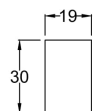

Sales Code: H401

Description: 215mm Rounded D Handle Chrome

Product Dimensions

Length (mm):	
Width (mm):	19
Height (mm):	215
Depth (mm):	30
Nett Weight (kg):	0.5

Packaging Dimensions

Height (mm):	180
Width (mm):	30
Depth (mm):	20
Gross Weight (kg):	0.5

Packaging Data

Box Colour:	
Box Qty:	
Label Size:	x
Label Colour:	
Label Qty:	

Outer Box Dimensions (If Applicable)

Height (mm):	
Width (mm):	
Length (mm):	
Depth (mm):	
Gross Weight (kg):	
Barcode:	5055275874134

Product Details

Country of Origin:	China
Fitting Instruction:	No
CE & UKCA:	
Product Material:	Brass
Heating Element Wattage:	
Colour/Finish:	Chrome
Product Diameter:	N/A
Connection Size:	160mm Centres