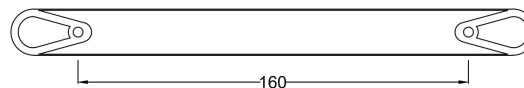

Sales Code: H401

Description: 215mm Rounded D Handle Chrome

Product Dimensions

Length (mm):	
Width (mm):	19
Height (mm):	215
Depth (mm):	30
Nett Weight (kg):	0.5

Packaging Dimensions

Height (mm):	180
Width (mm):	30
Depth (mm):	20
Gross Weight (kg):	0.5

Packaging Data

Box Colour:	
Box Qty:	
Label Size:	x
Label Colour:	
Label Qty:	

Outer Box Dimensions (If Applicable)

Height (mm):	
Width (mm):	
Length (mm):	
Depth (mm):	
Gross Weight (kg):	
Barcode:	5055275874134

Product Details

Country of Origin:	China
Fitting Instruction:	No
CE & UKCA:	
Product Material:	Brass
Heating Element Wattage:	
Colour/Finish:	Chrome
Product Diameter:	N/A
Connection Size:	160mm Centres