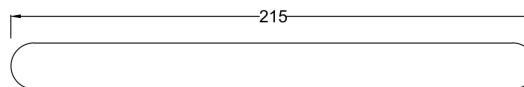

Sales Code: H401

Description: 215mm Rounded D Handle Chrome

Product Dimensions

Length (mm):	
Width (mm):	19
Height (mm):	215
Depth (mm):	30
Nett Weight (kg):	0.5

Packaging Dimensions

Height (mm):	180
Width (mm):	30
Depth (mm):	20
Gross Weight (kg):	0.5

Packaging Data

Box Colour:	
Box Qty:	
Label Size:	x
Label Colour:	
Label Qty:	

Outer Box Dimensions (If Applicable)

Height (mm):	
Width (mm):	
Length (mm):	
Depth (mm):	
Gross Weight (kg):	
Barcode:	5055275874134

Product Details

Country of Origin:	China
Fitting Instruction:	No
CE & UKCA:	
Product Material:	Brass
Heating Element Wattage:	
Colour/Finish:	Chrome
Product Diameter:	N/A
Connection Size:	160mm Centres