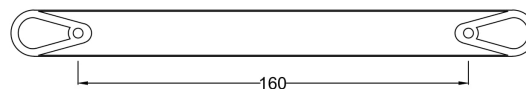

Sales Code: H401

Description: 215mm Rounded D Handle Chrome

Product Dimensions

Length (mm):	
Width (mm):	19
Height (mm):	215
Depth (mm):	30
Nett Weight (kg):	0.5

Packaging Dimensions

Height (mm):	180
Width (mm):	30
Depth (mm):	20
Gross Weight (kg):	0.5

Packaging Data

Box Colour:	
Box Qty:	
Label Size:	x
Label Colour:	
Label Qty:	

Outer Box Dimensions (If Applicable)

Height (mm):	
Width (mm):	
Length (mm):	
Depth (mm):	
Gross Weight (kg):	
Barcode:	5055275874134

Product Details

Country of Origin:	China
Fitting Instruction:	No
CE & UKCA:	
Product Material:	Brass
Heating Element Wattage:	
Colour/Finish:	Chrome
Product Diameter:	N/A
Connection Size:	160mm Centres