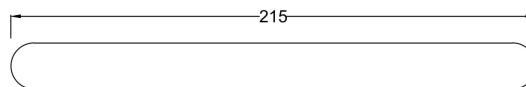

Sales Code: H401

Description: 215mm Rounded D Handle Chrome

Product Dimensions

Length (mm):	
Width (mm):	19
Height (mm):	215
Depth (mm):	30
Nett Weight (kg):	0.5

Packaging Dimensions

Height (mm):	180
Width (mm):	30
Depth (mm):	20
Gross Weight (kg):	0.5

Packaging Data

Box Colour:	
Box Qty:	
Label Size:	x
Label Colour:	
Label Qty:	

Outer Box Dimensions (If Applicable)

Height (mm):	
Width (mm):	
Length (mm):	
Depth (mm):	
Gross Weight (kg):	
Barcode:	5055275874134

Product Details

Country of Origin:	China
Fitting Instruction:	No
CE & UKCA:	
Product Material:	Brass
Heating Element Wattage:	
Colour/Finish:	Chrome
Product Diameter:	N/A
Connection Size:	160mm Centres