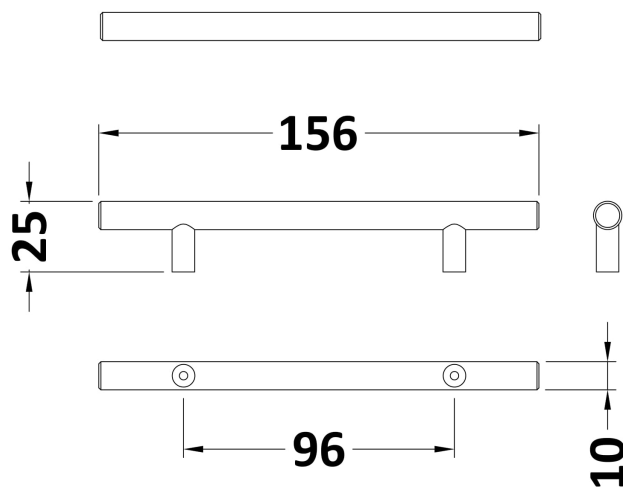

Sales Code: H701

Description: Bar Handle 96mm Centres

Product Dimensions

Length (mm):	
Width (mm):	16
Height (mm):	155
Depth (mm):	36
Nett Weight (kg):	0.55

Packaging Dimensions

Height (mm):	550
Width (mm):	550
Depth (mm):	550
Gross Weight (kg):	0.55

Packaging Data

Box Colour:	Polybagged
Box Qty:	1
Label Size:	100 x 50
Label Colour:	White Label
Label Qty:	1

Outer Box Dimensions (If Applicable)

Height (mm):	
Width (mm):	
Length (mm):	
Depth (mm):	
Gross Weight (kg):	
Barcode:	5056678446942

Product Details

Country of Origin:	China
Fitting Instruction:	No
CE & UKCA:	N/A
Product Material:	Brass
Heating Element Wattage:	Not Applicable
Colour/Finish:	Brushed Pewter
Product Diameter:	16 mm
Connection Size:	96mm Centres