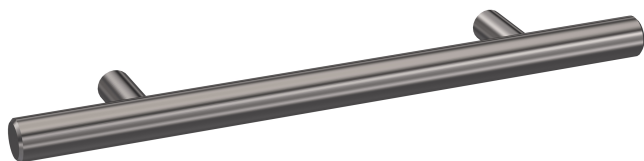

Sales Code: H701

Description: Bar Handle 96mm Centres

Product Dimensions

Length (mm):	
Width (mm):	16
Height (mm):	155
Depth (mm):	36
Nett Weight (kg):	0.55

Packaging Dimensions

Height (mm):	550
Width (mm):	550
Depth (mm):	550
Gross Weight (kg):	0.55

Packaging Data

Box Colour:	Polybagged
Box Qty:	1
Label Size:	100 x 50
Label Colour:	White Label
Label Qty:	1

Outer Box Dimensions (If Applicable)

Height (mm):	
Width (mm):	
Length (mm):	
Depth (mm):	
Gross Weight (kg):	
Barcode:	5056678446942

Product Details

Country of Origin:	China
Fitting Instruction:	No
CE & UKCA:	N/A
Product Material:	Brass
Heating Element Wattage:	Not Applicable
Colour/Finish:	Brushed Pewter
Product Diameter:	16 mm
Connection Size:	96mm Centres