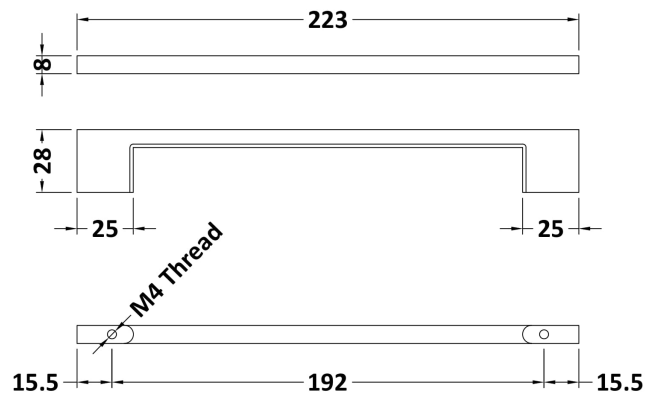

### Product Dimensions

Length (mm):	
Width (mm):	8
Height (mm):	223
Depth (mm):	28
Nett Weight (kg):	1.2

### Packaging Dimensions

Height (mm):	30
Width (mm):	15
Depth (mm):	225
Gross Weight (kg):	1.2

### Outer Box Dimensions (If Applicable)

Height (mm):	
Width (mm):	
Length (mm):	
Depth (mm):	
Gross Weight (kg):	
Barcode:	5056678446959

### Product Details

Country of Origin:	China
Fitting Instruction:	No
CE & UKCA:	N/A
Product Material:	Brass
Heating Element Wattage:	Not Applicable
Colour/Finish:	Brushed Pewter
Product Diameter:	N/A
Connection Size:	192mm