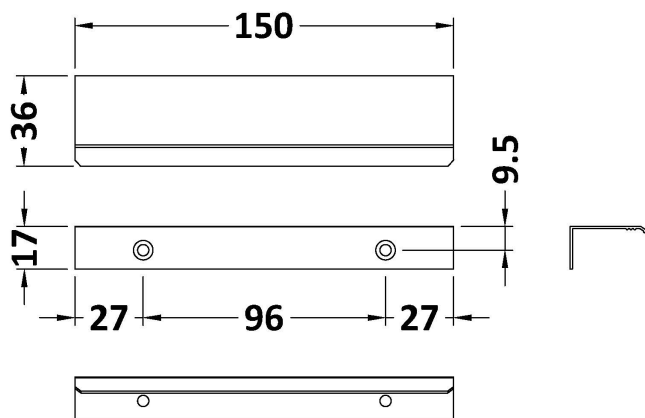

Sales Code: H724

Description: Finger Pull Handle 150mm

Product Dimensions

Length (mm):	
Width (mm):	150
Height (mm):	17
Depth (mm):	36
Nett Weight (kg):	0.96

Packaging Dimensions

Height (mm):	150
Width (mm):	20
Depth (mm):	30
Gross Weight (kg):	0.96

Packaging Data

Box Colour:	Polybagged
Box Qty:	1
Label Size:	100 x 50
Label Colour:	White Label
Label Qty:	1

Outer Box Dimensions (If Applicable)

Height (mm):	
Width (mm):	
Length (mm):	
Depth (mm):	
Gross Weight (kg):	
Barcode:	5056678446966

Product Details

Country of Origin:	China
Fitting Instruction:	No
CE & UKCA:	N/A
Product Material:	Aluminium
Heating Element Wattage:	Not Applicable
Colour/Finish:	Brushed Pewter
Product Diameter:	N/A
Connection Size:	96 mm