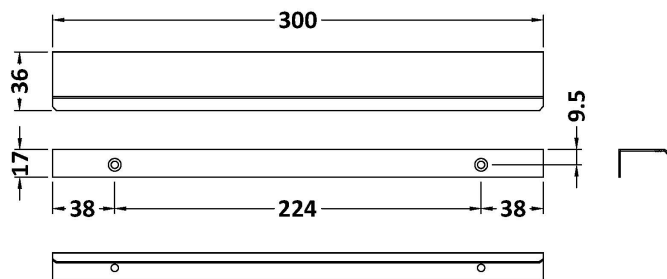

Sales Code: H725

Description: Finger Pull Handle 300mm

Product Dimensions

Length (mm):	
Width (mm):	300
Height (mm):	17
Depth (mm):	36
Nett Weight (kg):	1.2

Packaging Dimensions

Height (mm):	300
Width (mm):	20
Depth (mm):	30
Gross Weight (kg):	1.2

Packaging Data

Box Colour:	Polybagged
Box Qty:	1
Label Size:	100 x 50
Label Colour:	White Label
Label Qty:	1

Outer Box Dimensions (If Applicable)

Height (mm):	
Width (mm):	
Length (mm):	
Depth (mm):	
Gross Weight (kg):	
Barcode:	5056678446973

Product Details

Country of Origin:	China
Fitting Instruction:	No
CE & UKCA:	N/A
Product Material:	Aluminium
Heating Element Wattage:	Not Applicable
Colour/Finish:	Brushed Pewter
Product Diameter:	N/A
Connection Size:	224 mm