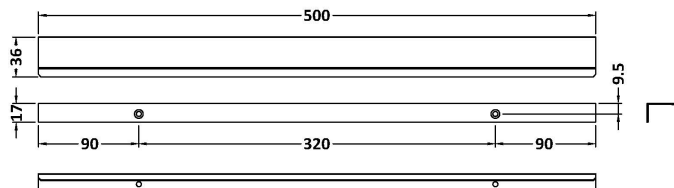

Sales Code: H726

Description: Finger Pull Handle 500mm

Product Dimensions

Length (mm):	
Width (mm):	36
Height (mm):	17
Depth (mm):	36
Nett Weight (kg):	1.3

Packaging Dimensions

Height (mm):	50
Width (mm):	20
Depth (mm):	30
Gross Weight (kg):	1.3

Packaging Data

Box Colour:	Polybagged
Box Qty:	1
Label Size:	100 x 50
Label Colour:	White Label
Label Qty:	1

Outer Box Dimensions (If Applicable)

Height (mm):	
Width (mm):	
Length (mm):	
Depth (mm):	
Gross Weight (kg):	
Barcode:	5056678446980

Product Details

Country of Origin:	China
Fitting Instruction:	No
CE & UKCA:	N/A
Product Material:	Aluminium
Heating Element Wattage:	Not Applicable
Colour/Finish:	Brushed Pewter
Product Diameter:	N/A
Connection Size:	320 mm