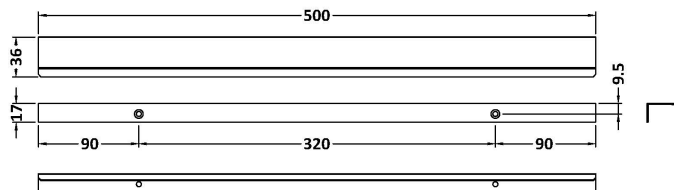

Sales Code: H726

Description: Finger Pull Handle 500mm

Product Dimensions

Length (mm):	
Width (mm):	36
Height (mm):	17
Depth (mm):	36
Nett Weight (kg):	1.3

Packaging Dimensions

Height (mm):	50
Width (mm):	20
Depth (mm):	30
Gross Weight (kg):	1.3

Packaging Data

Box Colour:	Polybagged
Box Qty:	1
Label Size:	100 x 50
Label Colour:	White Label
Label Qty:	1

Outer Box Dimensions (If Applicable)

Height (mm):	
Width (mm):	
Length (mm):	
Depth (mm):	
Gross Weight (kg):	
Barcode:	5056678446980

Product Details

Country of Origin:	China
Fitting Instruction:	No
CE & UKCA:	N/A
Product Material:	Aluminium
Heating Element Wattage:	Not Applicable
Colour/Finish:	Brushed Pewter
Product Diameter:	N/A
Connection Size:	320 mm