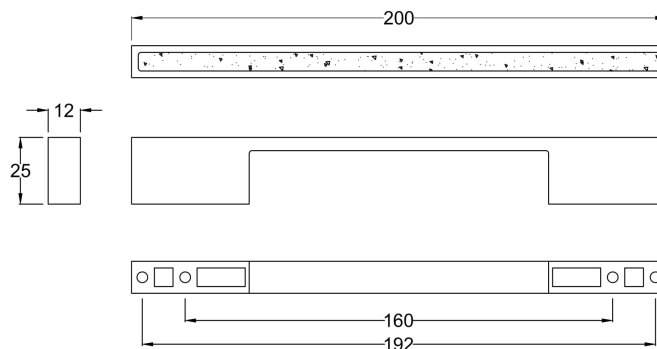

**Sales Code:** H824

**Description:** Chrome Sparkle Handle

**Product Dimensions**

Length (mm):	
Width (mm):	12
Height (mm):	200
Depth (mm):	25
Nett Weight (kg):	0.5

**Packaging Dimensions**

Height (mm):	220
Width (mm):	30
Depth (mm):	10
Gross Weight (kg):	0.5

**Packaging Data**

Box Colour:	Polybagged
Box Qty:	1
Label Size:	100 x 50
Label Colour:	White Label
Label Qty:	1

**Outer Box Dimensions (If Applicable)**

Height (mm):	
Width (mm):	
Length (mm):	
Depth (mm):	
Gross Weight (kg):	
Barcode:	5055369099726

**Product Details**

Country of Origin:	United Kingdom
Fitting Instruction:	No
CE & UKCA:	N/A
Product Material:	Brass
Heating Element Wattage:	Not Applicable
Colour/Finish:	Chrome
Product Diameter:	
Connection Size:	160/192 Centres