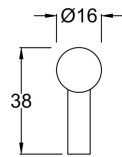

Sales Code: H917

Description: H917 Handle

Product Dimensions

Length (mm):	
Width (mm):	16
Height (mm):	185
Depth (mm):	38
Nett Weight (kg):	0.25

Packaging Dimensions

Height (mm):	180
Width (mm):	30
Depth (mm):	20
Gross Weight (kg):	0.25

Packaging Data

Box Colour:	Polybagged
Box Qty:	1
Label Size:	100 x 50
Label Colour:	White Label
Label Qty:	1

Outer Box Dimensions (If Applicable)

Height (mm):	
Width (mm):	
Length (mm):	
Depth (mm):	
Gross Weight (kg):	
Barcode:	5055369099733

Product Details

Country of Origin:	United Kingdom
Fitting Instruction:	No
CE & UKCA:	N/A
Product Material:	Brass
Heating Element Wattage:	Not Applicable
Colour/Finish:	Polished Stainless Steel
Product Diameter:	16 mm
Connection Size:	160mm Centres