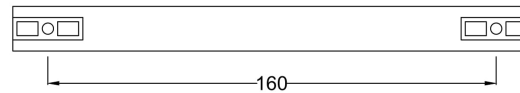

Sales Code: H917

Description: H917 Handle

Product Dimensions

Length (mm):	
Width (mm):	16
Height (mm):	185
Depth (mm):	38
Nett Weight (kg):	0.25

Packaging Dimensions

Height (mm):	180
Width (mm):	30
Depth (mm):	20
Gross Weight (kg):	0.25

Packaging Data

Box Colour:	Polybagged
Box Qty:	1
Label Size:	100 x 50
Label Colour:	White Label
Label Qty:	1

Outer Box Dimensions (If Applicable)

Height (mm):	
Width (mm):	
Length (mm):	
Depth (mm):	
Gross Weight (kg):	
Barcode:	5055369099733

Product Details

Country of Origin:	United Kingdom
Fitting Instruction:	No
CE & UKCA:	N/A
Product Material:	Brass
Heating Element Wattage:	Not Applicable
Colour/Finish:	Polished Stainless Steel
Product Diameter:	16 mm
Connection Size:	160mm Centres