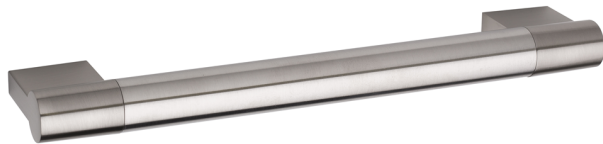

Sales Code: H917

Description: H917 Handle

Product Dimensions

Length (mm):	
Width (mm):	16
Height (mm):	185
Depth (mm):	38
Nett Weight (kg):	0.25

Packaging Dimensions

Height (mm):	180
Width (mm):	30
Depth (mm):	20
Gross Weight (kg):	0.25

Packaging Data

Box Colour:	Polybagged
Box Qty:	1
Label Size:	100 x 50
Label Colour:	White Label
Label Qty:	1

Outer Box Dimensions (If Applicable)

Height (mm):	
Width (mm):	
Length (mm):	
Depth (mm):	
Gross Weight (kg):	
Barcode:	5055369099733

Product Details

Country of Origin:	United Kingdom
Fitting Instruction:	No
CE & UKCA:	N/A
Product Material:	Brass
Heating Element Wattage:	Not Applicable
Colour/Finish:	Polished Stainless Steel
Product Diameter:	16 mm
Connection Size:	160mm Centres