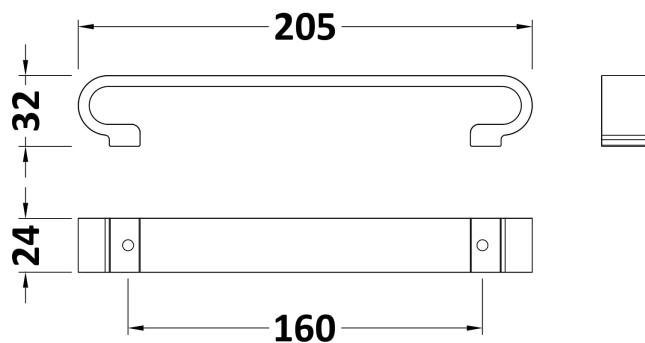

Sales Code: H919

Description: H919 Handle (Sy446)

Product Dimensions

Length (mm):	
Width (mm):	24
Height (mm):	202
Depth (mm):	32
Nett Weight (kg):	0.5

Packaging Dimensions

Height (mm):	180
Width (mm):	30
Depth (mm):	20
Gross Weight (kg):	0.5

Packaging Data

Box Colour:	Polybagged
Box Qty:	1
Label Size:	100 x 50
Label Colour:	White Label
Label Qty:	1

Outer Box Dimensions (If Applicable)

Height (mm):	
Width (mm):	
Length (mm):	
Depth (mm):	
Gross Weight (kg):	
Barcode:	5055369099740

Product Details

Country of Origin:	United Kingdom
Fitting Instruction:	No
CE & UKCA:	N/A
Product Material:	Brass
Heating Element Wattage:	Not Applicable
Colour/Finish:	Brushed Nickel
Product Diameter:	N/A
Connection Size:	160mm Centres