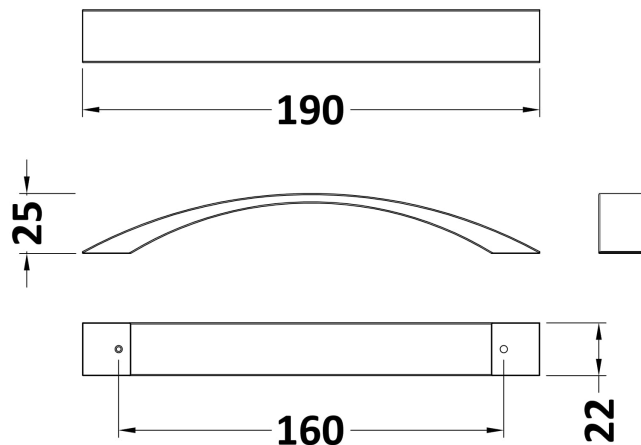

Sales Code: H932

Description: H932 Handle

Product Dimensions

Length (mm):	
Width (mm):	22
Height (mm):	190
Depth (mm):	25
Nett Weight (kg):	0.25

Packaging Dimensions

Height (mm):	180
Width (mm):	30
Depth (mm):	20
Gross Weight (kg):	0.25

Packaging Data

Box Colour:	Polybagged
Box Qty:	1
Label Size:	100 x 50
Label Colour:	White Label
Label Qty:	1

Outer Box Dimensions (If Applicable)

Height (mm):	
Width (mm):	
Length (mm):	
Depth (mm):	
Gross Weight (kg):	
Barcode:	5055369099757

Product Details

Country of Origin:	United Kingdom
Fitting Instruction:	No
CE & UKCA:	N/A
Product Material:	Brass
Heating Element Wattage:	Not Applicable
Colour/Finish:	Satin Nickel
Product Diameter:	N/A
Connection Size:	160mm Centres